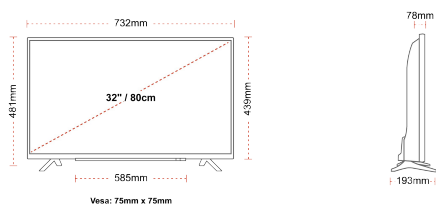

CONNECTIONS

SIZE

DISPLAY

Screen Size (inch / cm)	32" / 80cm
Panel Type	DLED
Resolution	HD Ready (1366 x 768)
Brightness	250

SOUND

Dolby Audio™	Yes
Audio Output Power (RMS)	2x6W
Speaker Type	Down Firing
Internal Subwoofer	No
Sound Modes	Music, Movie, Speech, Classic, Flat, User
DTS	No
Equalizer	5 band
Onkyo	No

MECHANICAL

Boxed dimensions (mm)	795 x 128 x 530
Dimensions with stand (mm)	732 x 193 x 481
Dimensions without Stand (mm)	732 x 78 x 439
Gross Weight (kg)	7,0
Net Weight (kg)	4,7
VESA (Wall mount) WxH	75mm x 75mm
Screw Size	M4