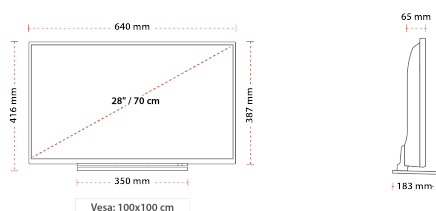

HIGHLIGHTS

- ⊕ HD (High Definition) Ready
- ⊕ 3x HDMI™, 2x USB, 1x Scart
- ⊕ USB Recording
- ⊕ Dolby Audio™
- ⊕ Eco Friendly Mode

CONNECTIONS

SIZE

DISPLAY

Screen Size (inch / cm)	28" / 71cm
Panel Type	E-LED
Resolution	HDRReady (1366 x 768)

MECHANICAL

Boxed dimensions (mm)	128 x 850 x 465
Dimensions with stand (mm)	183 x 640 x 416
Dimensions without Stand (mm)	65 x 640 x 387
Gross Weight (kg)	7,5
Net Weight (kg)	4,9
VESA (Wall mount) WxH	100 x 100