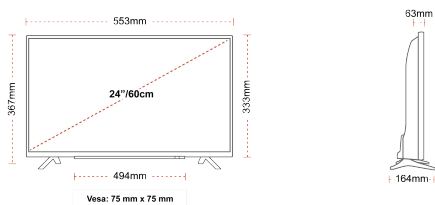

HIGHLIGHTS

- ⊗ Android TV
- ⊗ Google Assistant
- ⊗ Chromecast Built in
- ⊗ Google Play Store
- ⊗ 3x HDMI, 2x USB
- ⊗ Internal WLAN & Bluetooth

CONNECTIONS

SIZE

DISPLAY

Screen Size (inch / cm)	24" / 60cm
Panel Type	Edge LED (ELED)
Resolution	HD Ready (1366 x 768)
Brightness	220

MECHANICAL

Boxed dimensions (mm)	625 x 110 x 460
Dimensions with stand (mm)	553 x 164 x 367
Dimensions without Stand (mm)	553 x 63 x 333
Gross Weight (kg)	6
Net Weight (kg)	3
VESA (Wall mount) WxH	75mm x 75mm
Screw Size	M4