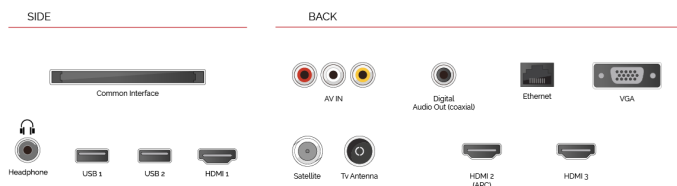

Ok Google

Use your voice to search for shows, control your TV, plan your day, and more. Just ask Google.

Chromecast built-in

Stream the entertainment you love from your phone, tablet or laptop to your TV.

F
22kWh/1000

F
HDR
22kWh/1000

HIGHLIGHTS

- ⊗ Android TV
- ⊗ Google Assistant
- ⊗ Chromecast Built in
- ⊗ Google Play Store
- ⊗ 3x HDMI, 2x USB
- ⊗ Internal WLAN & Bluetooth

CONNECTIONS

SIZE

DISPLAY

Screen Size (inch / cm)	24" / 60cm
Panel Type	Edge LED (ELED)
Resolution	HD Ready (1366 x 768)
Brightness	220