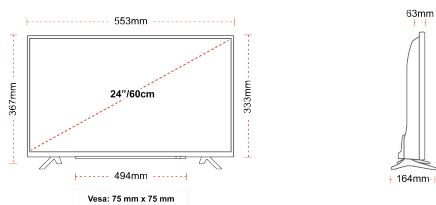

F
22kWh/1000

F
HDR
22kWh/1000

HIGHLIGHTS

- ⊗ Android TV
- ⊗ Google Assistant
- ⊗ Chromecast Built in
- ⊗ Google Play Store
- ⊗ 3x HDMI, 2x USB
- ⊗ Internal WLAN & Bluetooth

CONNECTIONS

SIZE

DISPLAY

Screen Size (inch / cm)	24" / 60cm
Panel Type	Edge LED (ELED)
Resolution	HD Ready (1366 x 768)
Brightness	220

MECHANICAL

Boxed dimensions (mm)	625 x 110 x 460
Dimensions with stand (mm)	553 x 164 x 367
Dimensions without Stand (mm)	553 x 63 x 333
Gross Weight (kg)	6
Net Weight (kg)	3
VESA (Wall mount) WxH	75mm x 75mm
Screw Size	M4