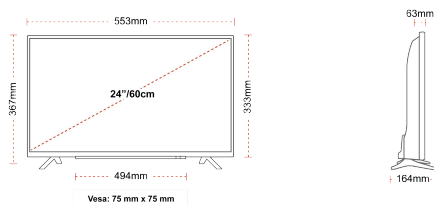

**HIGHLIGHTS**

- ⌵ Android TV
- ⌵ Google Assistant
- ⌵ Chromecast Built in
- ⌵ Google Play Store
- ⌵ 3x HDMI, 2x USB
- ⌵ Internal WLAN & Bluetooth

**CONNECTIONS**

**SIZE**

**DISPLAY**

Screen Size (inch / cm)	24" / 60cm
Panel Type	Edge LED (ELED)
Resolution	HD Ready (1366 x 768)
Brightness	220

**MECHANICAL**

Boxed dimensions (mm)	625 x 110 x 460
Dimensions with stand (mm)	553 x 164 x 367
Dimensions without Stand (mm)	553 x 63 x 333
Gross Weight (kg)	6
Net Weight (kg)	3
VESA (Wall mount) WxH	75mm x 75mm
Screw Size	M4