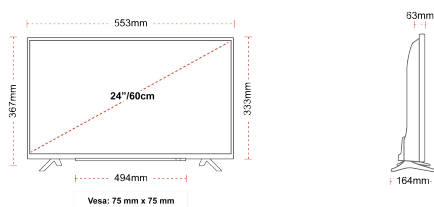

## SIZE

## DISPLAY

Screen Size (inch / cm)	24" / 60cm
Panel Type	Edge LED (ELED)
Resolution	HD Ready (1366 x 768)
Brightness	220

## MECHANICAL

Boxed dimensions (mm)	625 x 110 x 460
Dimensions with stand (mm)	553 x 164 x 367
Dimensions without Stand (mm)	553 x 63 x 333
Gross Weight (kg)	6
Net Weight (kg)	3
VESA (Wall mount) WxH	75mm x 75mm
Screw Size	M4