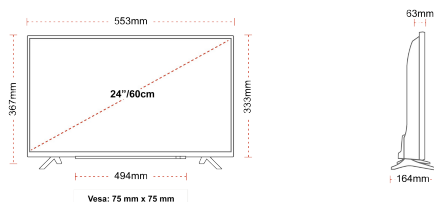

## SIZE

## DISPLAY

Screen Size (inch / cm)	24" / 60cm
Panel Type	Edge LED (ELED)
Resolution	HD Ready (1366 x 768)
Brightness	220

## MECHANICAL

Boxed dimensions (mm)	625 x 110 x 460
Dimensions with stand (mm)	553 x 164 x 367
Dimensions without Stand (mm)	553 x 63 x 333
Gross Weight (kg)	6
Net Weight (kg)	3
VESA (Wall mount) WxH	75mm x 75mm
Screw Size	M4