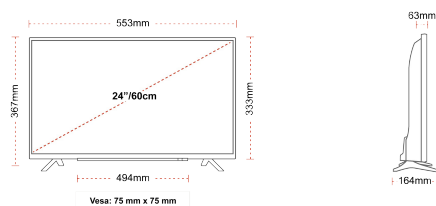

CONNECTIONS

SIZE

DISPLAY

Screen Size (inch / cm)	24" / 60cm
Panel Type	DLED
Resolution	HD Ready (1366 x 768)
Brightness	220

SOUND

Dolby Audio™	Yes
Audio Output Power (RMS)	2x2.5W
Speaker Type	Down Firing
Internal Subwoofer	No
Sound Modes	Music, Movie, Speech, Classic, Flat, User
DTS	DTS HD + DTS TruSurround
Equalizer	5 Band
Onkyo	No

Toshiba TV Smart Center	No
-------------------------	----

MECHANICAL

Boxed dimensions (mm)	625 x 110 x 460
Dimensions with stand (mm)	553 x 164 x 367
Dimensions without Stand (mm)	553 x 63 x 333
Gross Weight (kg)	5,5
Net Weight (kg)	3,4
VESA (Wall mount) WxH	75mm x 75mm
Screw Size	M4