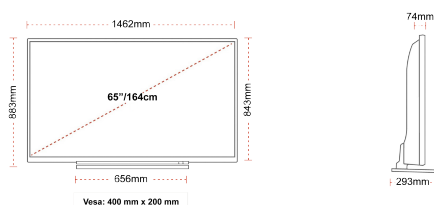

## SIZE

## DISPLAY

Screen Size (inch / cm)	65" / 164cm
Panel Type	DLED
Resolution	Ultra HD (3840 x 2160)
Brightness	350

## MECHANICAL

Boxed dimensions (mm)	1620 x 165 x 995
Dimensions with stand (mm)	1462 x 293 x 883
Dimensions without Stand (mm)	1462 x 74 x 843
VESA (Wall mount) WxH	400mm x 200mm