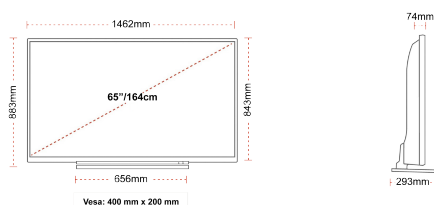

SIZE

DISPLAY

Screen Size (inch / cm)	65" / 164cm
Panel Type	DLED
Resolution	Ultra HD (3840 x 2160)
Brightness	350

SOUND

Dolby Audio™	Yes
Audio Output Power (RMS)	2x12W + 12W
Speaker Type	Down Firing
Internal Subwoofer	Yes
Sound Modes	Music, Movie, Speech, Classic, Flat, User
DTS	DTS HD + DTS TruSurround
Equalizer	5 Band
Onkyo	N

ACCESSORIES

Remote Control	Yes
Remote Control Battery	Yes
Quick Start Guide	Yes
Small Remote Control	No

FEATURES

HDMI™ ARC	Through HDMI2
USB Recording (PVR Ready)	No
Channel List USB Cloning	Yes
Teletext	Yes
HDMI™ CEC	Yes
Basic Hotel Mode	Yes
Media Player	Yes
MHL via HDMI™ (Mobile HD Link)	No
Child Lock	Yes
NTSC Playback	Yes

VIDEO

Wide Color Gamut	No
HDR	Yes
Dolby Vision HDR	Yes
TRU Flow	Yes
TRU Resolution	Yes
TRU Micro Dimming	Yes

TUNER / BROADCASTING

HEVC (H.265) Decoder	Yes
Tuner Type	HD DVB-T2/C/S2
UHD from Satellite	Yes
Dual Tuner	No
Electronic Program Guide (EPG)	Yes
Auto Search	Yes
Program Storage Capacity (Analog)	800
Program Storage Capacity (Digital S/S2)	10000
Program Storage Capacity (Digital T/T2/C)	800

CONNECTIONS

CI+	Yes
HDMI™	4 HDMI
USB	2 USB
Component (YPbPr) in	via VGA
Composite Video/Audio in	Yes
Scart	No
Ethernet	Yes
Headphone Out	Yes
Antenna Input	Yes
VGA (PC in - D-Sub15)	Yes

SMART TV FEATURES

HBBTV ver 2.0.2	Yes
Audio-Video Sharing (AVS)	Yes
Smart Portal	Toshiba
Toshiba TV Smart Center	Yes
Web Browser	Yes
Netflix	Yes
YouTube™	Yes
Bluetooth	Yes
Screen Mirroring	Miracast
Prime Video	Yes
Amazon Alexa	Works with Alexa

MECHANICAL

Boxed dimensions (mm)	1620 x 165 x 995
Dimensions with stand (mm)	1462 x 293 x 883
Dimensions without Stand (mm)	1462 x 74 x 843
VESA (Wall mount) WxH	400mm x 200mm

POWER / ENERGY

SDR Energy efficiency class	A+
Stand-By Energy Consumption (Average)	<0.5W
SDR on mode energy consumption (kWh / 1000h)	118W
Working Voltage - Frequency	220-240VAC 50Hz
Luminance %	72%
12V TV (Mobile TV)	No