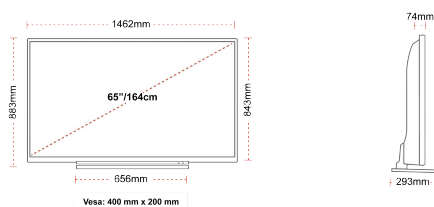

## SIZE

## DISPLAY

Screen Size (inch / cm)	65" / 164cm
Panel Type	DLED
Resolution	Ultra HD (3840 x 2160)
Brightness	350

## MECHANICAL

Boxed dimensions (mm)	1620 x 165 x 995
Dimensions with stand (mm)	1462 x 293 x 883
Dimensions without Stand (mm)	1462 x 74 x 843
VESA (Wall mount) WxH	400mm x 200mm