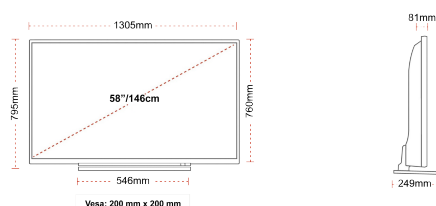

## SIZE

## DISPLAY

Screen Size (inch / cm)	58" / 146cm
Panel Type	DLED
Resolution	Ultra HD (3840 x 2160)
Brightness	350

## MECHANICAL

Boxed dimensions (mm)	1430 x 154 x 884
Dimensions with stand (mm)	1305 x 249 x 795
Dimensions without Stand (mm)	1305 x 81 x 760
VESA (Wall mount) WxH	200mm x 200mm