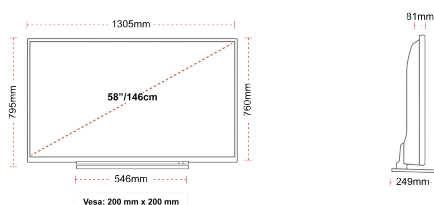

SIZE

DISPLAY

Screen Size (inch / cm)	58" / 146cm
Panel Type	DLED
Resolution	Ultra HD (3840 x 2160)
Brightness	350

SOUND

Dolby Audio™	Yes
Audio Output Power (RMS)	2x10W
Speaker Type	Down Firing
Internal Subwoofer	No
Sound Modes	Music, Movie, Speech, Classic, Flat, User
DTS	Yes
Equalizer	Yes
Onkyo	Sound by Onkyo

MECHANICAL

Boxed dimensions (mm)	1430 x 154 x 884
Dimensions with stand (mm)	1305 x 249 x 795
Dimensions without Stand (mm)	1305 x 81 x 760
VESA (Wall mount) WxH	200mm x 200mm

POWER / ENERGY

SDR Energy efficiency class	A++
Stand-By Energy Consumption (Average)	<0.5W
SDR on mode energy consumption (kWh / 1000h)	66W
Working Voltage - Frequency	220-240VAC 50Hz
Luminance %	72%
12V TV (Mobile TV)	No