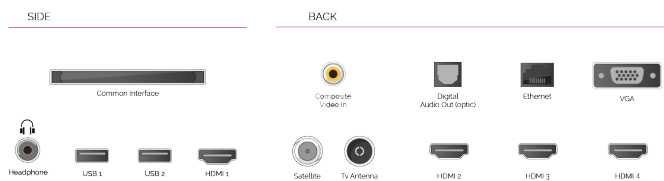

CONNECTIONS

SIZE