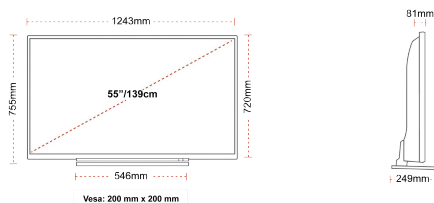

**G**

82kWh/1000

**G**

**HDR**

82kWh/1000

**CONNECTIONS**

**SIZE**

**DISPLAY**

Screen Size (inch / cm)	55" / 139cm
Panel Type	DLED
Resolution	Ultra HD (3840 x 2160)
Brightness	350

**SOUND**

Dolby Audio™	Yes
Audio Output Power (RMS)	2x10W
Speaker Type	Down Firing
Internal Subwoofer	No
Sound Modes	Music, Movie, Speech, Classic, Flat, User
DTS	Yes
Equalizer	Yes
Onkyo	Sound by Onkyo

**MECHANICAL**

Boxed dimensions (mm)	1369 x 154 x 860
Dimensions with stand (mm)	1243 x 249 x 754
Dimensions without Stand (mm)	1243 x 81 x 719
Gross Weight (kg)	21
Net Weight (kg)	16
VESA (Wall mount) WxH	200mm x 200mm
Screw Size	M6