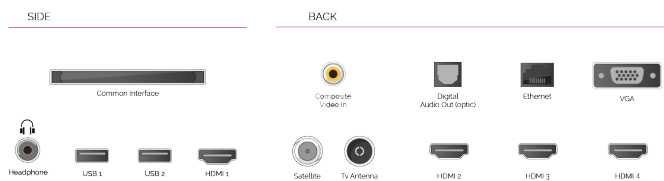

G

82kWh/1000

G

HDR

82kWh/1000

CONNECTIONS

SIZE

DISPLAY

Screen Size (inch / cm)	55" / 139cm
Panel Type	DLED
Resolution	Ultra HD (3840 x 2160)
Brightness	350

SOUND

Dolby Audio™	Yes
Audio Output Power (RMS)	2x10W
Speaker Type	Down Firing
Internal Subwoofer	No
Sound Modes	Music, Movie, Speech, Classic, Flat, User
DTS	Yes
Equalizer	Yes
Onkyo	Sound by Onkyo