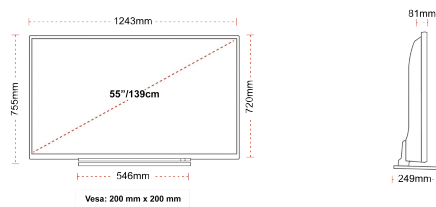

G

82kWh/1000

G

HDR
 82kWh/1000

CONNECTIONS

SIZE

DISPLAY

Screen Size (inch / cm)	55" / 139cm
Panel Type	DLED
Resolution	Ultra HD (3840 x 2160)
Brightness	350

MECHANICAL

Boxed dimensions (mm)	1369 x 154 x 860
Dimensions with stand (mm)	1243 x 249 x 754
Dimensions without Stand (mm)	1243 x 81 x 719
Gross Weight (kg)	21
Net Weight (kg)	16
VESA (Wall mount) WxH	200mm x 200mm
Screw Size	M6