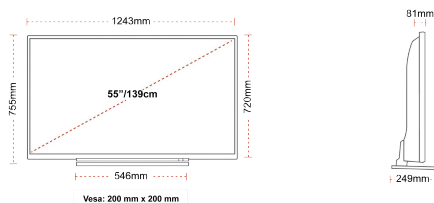

G

82kWh/1000

G

HDR

82kWh/1000

CONNECTIONS

SIZE

DISPLAY

Screen Size (inch / cm)	55" / 139cm
Panel Type	DLED
Resolution	Ultra HD (3840 x 2160)
Brightness	350

SOUND

Dolby Audio™	Yes
Audio Output Power (RMS)	2x10W
Speaker Type	Down Firing
Internal Subwoofer	No
Sound Modes	Music, Movie, Speech, Classic, Flat, User
DTS	Yes
Equalizer	Yes
Onkyo	Sound by Onkyo

MECHANICAL

Boxed dimensions (mm)	1369 x 154 x 860
Dimensions with stand (mm)	1243 x 249 x 754
Dimensions without Stand (mm)	1243 x 81 x 719
Gross Weight (kg)	21
Net Weight (kg)	16
VESA (Wall mount) WxH	200mm x 200mm
Screw Size	M6