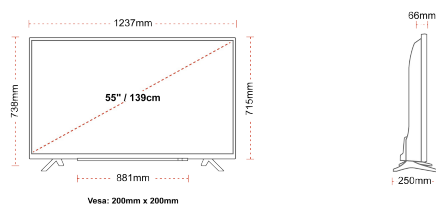

F

77kWh/1000

F

HDR
 77kWh/1000

CONNECTIONS

SIZE

DISPLAY

Screen Size (inch / cm)	55" / 139cm
Panel Type	Direct Back Light (DLED)
Resolution	Ultra HD (3840 x 2160)
Brightness	250

MECHANICAL

Boxed dimensions (mm)	1369 x 154 x 860
Dimensions with stand (mm)	1237 x 250 x 738
Dimensions without Stand (mm)	1237 x 66 x 715
Gross Weight (kg)	20
Net Weight (kg)	16
VESA (Wall mount) WxH	200mm x 200mm
Screw Size	M6