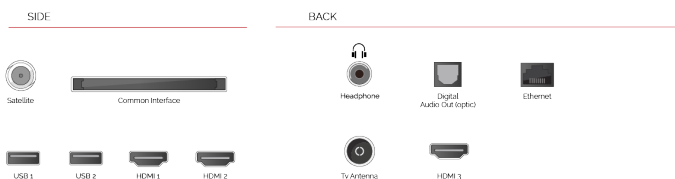

CONNECTIONS

SIZE