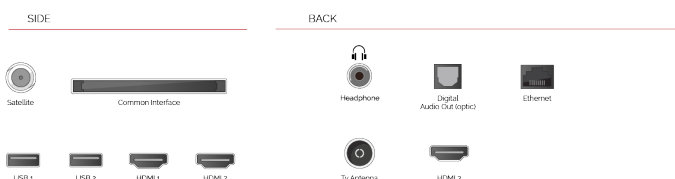

CONNECTIONS

SIZE