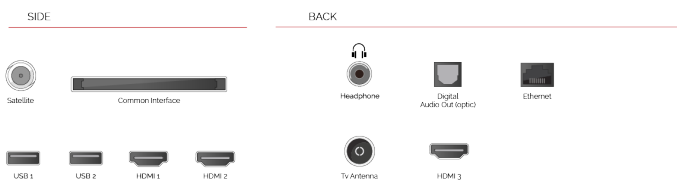

CONNECTIONS

SIZE