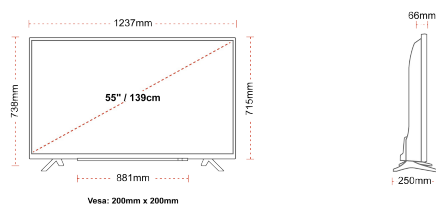

DISPLAY

Screen Size (inch / cm)	55" / 139cm
Panel Type	Direct Back Light (DLED)
Resolution	Ultra HD (3840 x 2160)
Brightness	250

SOUND

Dolby Audio™	Yes
Audio Output Power (RMS)	2x10W
Speaker Type	Down Firing
Internal Subwoofer	Yes
Sound Modes	Smart, Movie, Music, News
DTS	Yes
Equalizer	5 band
Onkyo	Sound by Onkyo

ACCESSORIES

Remote Control	Yes
Remote Control Battery	(AAA) x 2 Alkaline
Quick Start Guide	Yes
Small Remote Control	No

VIDEO

Wide Color Gamut	Yes
HDR	Yes
Picture Modes	User, Standard, Vivid, Sport, Movie, Game
Dolby Vision HDR	Yes
TRU Flow	No
TRU Resolution	Yes
TRU Micro Dimming	Yes

TUNER / BROADCASTING

HEVC (H.265) Decoder	Yes
Tuner Type	HD DVB-T2/C/S2
UHD from Satellite	Yes
Dual Tuner	No
Electronic Program Guide (EPG)	Yes
Auto Search	Yes
Program Storage Capacity (Analog)	200
Program Storage Capacity (Digital S/S2)	10000
Program Storage Capacity (Digital T/T2/C)	1000+1000

CONNECTIONS

CI+	Yes
HDMI™	3 HDMI
USB	2 USB
Component (YPbPr) in	No
Composite Video/Audio in	No
Scart	No
Ethernet	Yes
Headphone Out	Yes
Antenna Input	Yes
VGA (PC in - D-Sub15)	No

SMART TV FEATURES

HBBTV ver 2.0.2	Yes
Audio-Video Sharing (AVS)	No
Smart Portal	Android TV
Toshiba TV Smart Center	No
Web Browser	No
Netflix	Yes
YouTube™	Yes
Bluetooth	Yes
Screen Mirroring	Chromecast
Prime Video	Yes
Google Assistant	Google Assistant
Amazon Alexa	No

MECHANICAL

Boxed dimensions (mm)	1369 x 154 x 860
Dimensions with stand (mm)	1237 x 250 x 738
Dimensions without Stand (mm)	1237 x 66 x 715
Gross Weight (kg)	20
Net Weight (kg)	16
VESA (Wall mount) WxH	200mm x 200mm
Screw Size	M6

POWER / ENERGY

Stand-By Energy Consumption (Average)	<0.5W
Working Voltage - Frequency	220-240V AC
12V TV (Mobile TV)	No