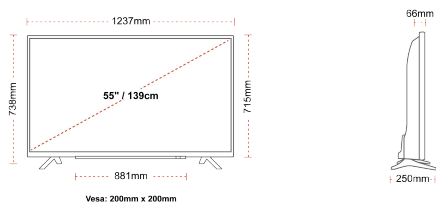

**F**

77kWh/1000

**F**

**HDR**

77kWh/1000

**CONNECTIONS**

**SIZE**

**DISPLAY**

**MECHANICAL**

Boxed dimensions (mm)	1369 x 154 x 860
Dimensions with stand (mm)	1237 x 250 x 738
Dimensions without Stand (mm)	1237 x 66 x 715
Gross Weight (kg)	20
Net Weight (kg)	16
VESA (Wall mount) WxH	200mm x 200mm
Screw Size	M6