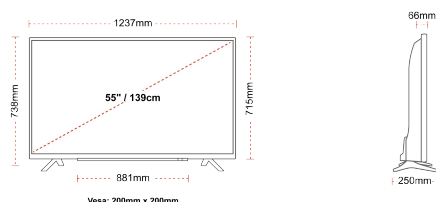

F

77kWh/1000

F

HDR
 77kWh/1000

CONNECTIONS

SIZE

DISPLAY

Screen Size (inch / cm)	55" / 139cm
Panel Type	Direct Back Light (DLED)
Resolution	Ultra HD (3840 x 2160)
Brightness	250

MECHANICAL

Boxed dimensions (mm)	1369 x 154 x 860
Dimensions with stand (mm)	1237 x 250 x 738
Dimensions without Stand (mm)	1237 x 66 x 715
Gross Weight (kg)	20
Net Weight (kg)	16
VESA (Wall mount) WxH	200mm x 200mm
Screw Size	M6