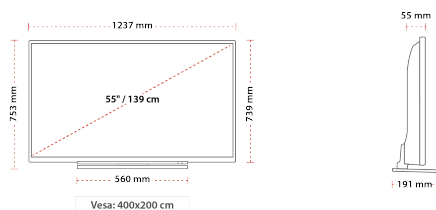

### SIZE

## DISPLAY

Screen Size (inch / cm)	55" / 140cm
Panel Type	E-LED
Resolution	UHD (3840 x 2160)