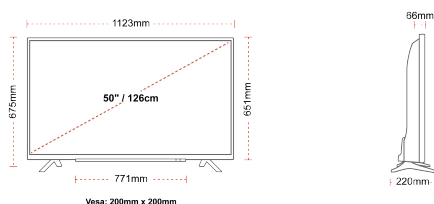

## SIZE

## DISPLAY

Screen Size (inch / cm)	50" / 126cm
Panel Type	Direct Back Light (DLED)
Resolution	Ultra HD (3840 x 2160)
Brightness	250

## MECHANICAL

Boxed dimensions (mm)	1215 x 154 x 780
Dimensions with stand (mm)	1123 x 220 x 675
Dimensions without Stand (mm)	1123 x 66 x 651
Gross Weight (kg)	16
Net Weight (kg)	12
VESA (Wall mount) WxH	200mm x 200mm
Screw Size	M6