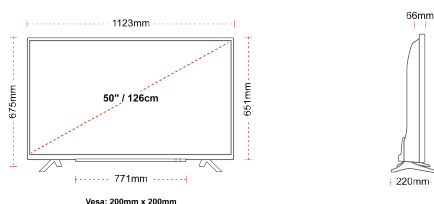

F

65kWh/1000

F

HDR
 65kWh/1000

SIZE

DISPLAY

Screen Size (inch / cm)	50" / 126cm
Panel Type	Direct Back Light (DLED)
Resolution	Ultra HD (3840 x 2160)
Brightness	250

SOUND

MECHANICAL

Boxed dimensions (mm)	1215 x 154 x 780
Dimensions with stand (mm)	1123 x 220 x 675
Dimensions without Stand (mm)	1123 x 66 x 651
Gross Weight (kg)	16
Net Weight (kg)	12
VESA (Wall mount) WxH	200mm x 200mm
Screw Size	M6