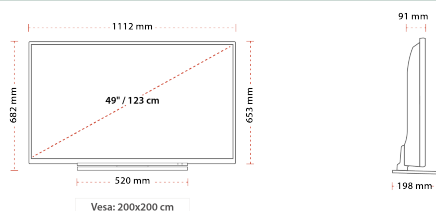

CONNECTIONS

SIZE

DISPLAY

Screen Size (inch / cm)	49" / 123cm
Panel Type	D-LED
Resolution	FHD (1920 x 1080)
Brightness	300

SOUND

Dolby Audio™	Yes
Audio Output Power (RMS)	2x8W
Speaker Type	Downfiring Speaker Box
Internal Subwoofer	No
Sound Modes	Music, Movie, Speech, Classic, Flat, User
DTS	DTSTM HD + DTS™ TruSurround
Equalizer	5 Band