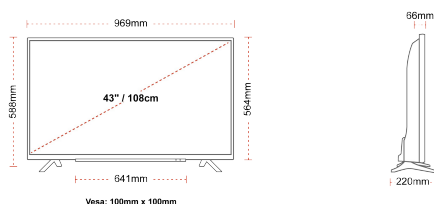

G

54kWh/1000

G

HDR
 54kWh/1000

SIZE

DISPLAY

Screen Size (inch / cm)	43" / 108cm
Panel Type	Direct Back Light (DLED)
Resolution	Ultra HD (3840 x 2160)
Brightness	250

SOUND

MECHANICAL

Boxed dimensions (mm)	1085 x 154 x 710
Dimensions with stand (mm)	969 x 220 x 588
Dimensions without Stand (mm)	969 x 66 x 564
Gross Weight (kg)	11
Net Weight (kg)	8
VESA (Wall mount) WxH	100mm x 100mm
Screw Size	M4