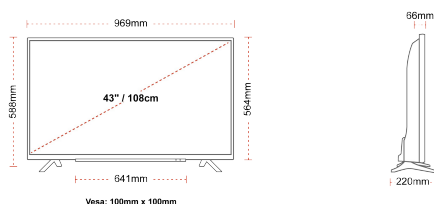

SIZE

DISPLAY

Screen Size (inch / cm)	43" / 108cm
Panel Type	Direct Back Light (DLED)
Resolution	Ultra HD (3840 x 2160)
Brightness	250

SOUND

Dolby Audio™	Yes
Audio Output Power (RMS)	2x10W
Speaker Type	Down Firing
Internal Subwoofer	Yes
Sound Modes	Smart, Movie, Music, News
DTS	Yes
Equalizer	5 band
Onkyo	Sound by Onkyo

ACCESSORIES

Remote Control	Yes
Remote Control Battery	(AAA) x 2 Alkaline
Quick Start Guide	Yes
Small Remote Control	Yes

FEATURES

HDMI™ ARC	Through HDMI2
USB Recording (PVR Ready)	No
Channel List USB Cloning	No
Teletext	Yes
HDMI™ CEC	Yes
Basic Hotel Mode	No
Media Player	Yes
MHL via HDMI™ (Mobile HD Link)	No
Child Lock	No
NTSC Playback	No

VIDEO

Wide Color Gamut	Yes
HDR	Yes
Picture Modes	User, Standard, Vivid, Sport, Movie, Game
Dolby Vision HDR	Yes
TRU Flow	No
TRU Resolution	Yes
TRU Micro Dimming	Yes

TUNER / BROADCASTING

HEVC (H.265) Decoder	Yes
Tuner Type	HD DVB-T2/C/S2
UHD from Satellite	Yes
Dual Tuner	No
Electronic Program Guide (EPG)	Yes
Auto Search	Yes
Program Storage Capacity (Analog)	200
Program Storage Capacity (Digital S/S2)	10000
Program Storage Capacity (Digital T/T2/C)	1000+1000

CONNECTIONS

CI+	Yes
HDMI™	3 HDMI
USB	2 USB
Component (YPbPr) in	No
Composite Video/Audio in	No
Scart	No
Ethernet	Yes
Headphone Out	Yes
Antenna Input	Yes
VGA (PC in - D-Sub15)	No

SMART TV FEATURES

HBBTV ver 2.0.2	Yes
Audio-Video Sharing (AVS)	No
Smart Portal	Android TV
Toshiba TV Smart Center	No
Web Browser	No
Netflix	Yes
YouTube™	Yes
Bluetooth	Yes
Screen Mirroring	Chromecast
Prime Video	Yes
Google Assistant	Google Assistant
Amazon Alexa	No

MECHANICAL

Boxed dimensions (mm)	1085 x 154 x 710
Dimensions with stand (mm)	969 x 220 x 588
Dimensions without Stand (mm)	969 x 66 x 564
Gross Weight (kg)	11
Net Weight (kg)	8
VESA (Wall mount) WxH	100mm x 100mm
Screw Size	M4

POWER / ENERGY

Stand-By Energy Consumption (Average)	<0.5W
Working Voltage - Frequency	220-240V AC
12V TV (Mobile TV)	No