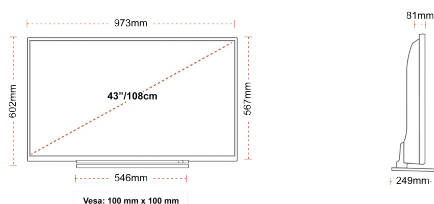

## SIZE

## DISPLAY

Screen Size (inch / cm)	43" / 108cm
Panel Type	DLED
Resolution	Full HD (1920 x 1080)
Brightness	300

## MECHANICAL

Boxed dimensions (mm)	1085 x 154 x 710
Dimensions with stand (mm)	973 x 249 x 602
Dimensions without Stand (mm)	973 x 81 x 567
Gross Weight (kg)	13,5
Net Weight (kg)	9,5
VESA (Wall mount) WxH	100mm x 100mm
Screw Size	M4