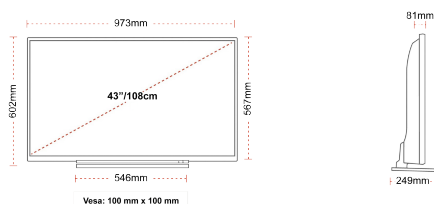

CONNECTIONS

SIZE

DISPLAY

Screen Size (inch / cm)	43" / 108cm
Panel Type	DLED
Resolution	Full HD (1920 x 1080)
Brightness	300

SOUND

Dolby Audio™	Yes
Audio Output Power (RMS)	2x8W
Speaker Type	Down Firing
Internal Subwoofer	No
DTS	Yes
Equalizer	5 Band
Onkyo	No

MECHANICAL

Boxed dimensions (mm)	1085 x 154 x 710
Dimensions with stand (mm)	973 x 249 x 602
Dimensions without Stand (mm)	973 x 81 x 567
Gross Weight (kg)	13,5
Net Weight (kg)	9,5
VESA (Wall mount) WxH	100mm x 100mm
Screw Size	M4