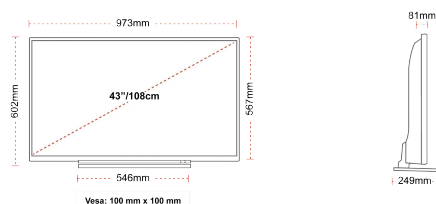

CONNECTIONS

SIZE

DISPLAY

Screen Size (inch / cm)	43" / 108cm
Panel Type	DLED
Resolution	Full HD (1920 x 1080)
Brightness	300

SOUND

Dolby Audio™	Yes
Audio Output Power (RMS)	2x8W
Speaker Type	Down Firing
Internal Subwoofer	No
DTS	Yes
Equalizer	5 Band
Onkyo	No

MECHANICAL

Boxed dimensions (mm)	1085 x 154 x 710
Dimensions with stand (mm)	973 x 249 x 602
Dimensions without Stand (mm)	973 x 81 x 567
Gross Weight (kg)	13,5
Net Weight (kg)	9,5
VESA (Wall mount) WxH	100mm x 100mm
Screw Size	M4