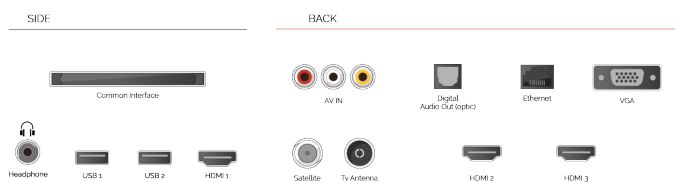

CONNECTIONS

DISPLAY

Screen Size (inch / cm)	43" / 109cm
Panel Type	D-LED
Resolution	FHD (1920 x 1080)
Brightness	300

SOUND

Dolby Audio™	Yes
Audio Output Power (RMS)	2x8W
Speaker Type	Downfiring Speaker Box
Internal Subwoofer	No
Sound Modes	Music, Movie, Speech, Classic, Flat, User
DTS	DTS™ HD + DTS™ TruSurround
Equalizer	5 Band

ACCESSORIES

Remote Control	Yes
Remote Control Battery	Yes
Quick Start Guide	Yes
Small Remote Control	No

FEATURES

HDMI™ ARC	Through HDMI™™2
Channel List USB Cloning	Yes
Teletext	Yes
HDMI™ CEC	Yes
Basic Hotel Mode	Yes
Media Player	Yes
MHL via HDMI™ (Mobile HD Link)	No
Child Lock	Yes
NTSC Playback	Yes

VIDEO

Picture Modes	Dynamic, Game, Sports, Cinema, Natural, User

TUNER / BROADCASTING

HEVC (H.265) Decoder	Yes
Tuner Type	HD DVB-T2/C/S2
Dual Tuner	No
Electronic Program Guide (EPG)	Yes
Auto Search	Yes
Program Storage Capacity (Analog)	200
Program Storage Capacity (Digital S/S2)	10000
Program Storage Capacity (Digital T/T2/C)	800

CONNECTIONS

CI+	Yes
HDMI™	3x HDMI™™ 1.4
USB	2x USB2.0
Component (YPbPr) in	via VGA
Composite Video/Audio in	Yes
Scart	No
Ethernet	Yes
Headphone Out	Yes
Antenna Input	Yes
VGA (PC in - D-Sub15)	Yes

SMART TV FEATURES

HBBTV ver 2.0.2	Yes
Audio-Video Sharing (AVS)	Yes
Smart Portal	Toshiba
Toshiba TV Smart Center	No
Web Browser	Yes
Netflix	Yes
YouTube™	Yes
Bluetooth	Yes
Screen Mirroring	Miracast
Amazon Alexa	Yes

MECHANICAL

Boxed dimensions (mm)	1195 x 178 x 718
Dimensions with stand (mm)	203 x 974 x 611
Dimensions without Stand (mm)	93 x 974 x 572
Gross Weight (kg)	16
Net Weight (kg)	12,5
VESA (Wall mount) WxH	200 x 200

POWER / ENERGY

SDR Energy efficiency class	A++
Stand-By Energy Consumption (Average)	0,5W
SDR on mode energy consumption (kWh / 1000h)	37W
Working Voltage - Frequency	220-240VAC 50Hz
Luminance %	72%
12V TV (Mobile TV)	No