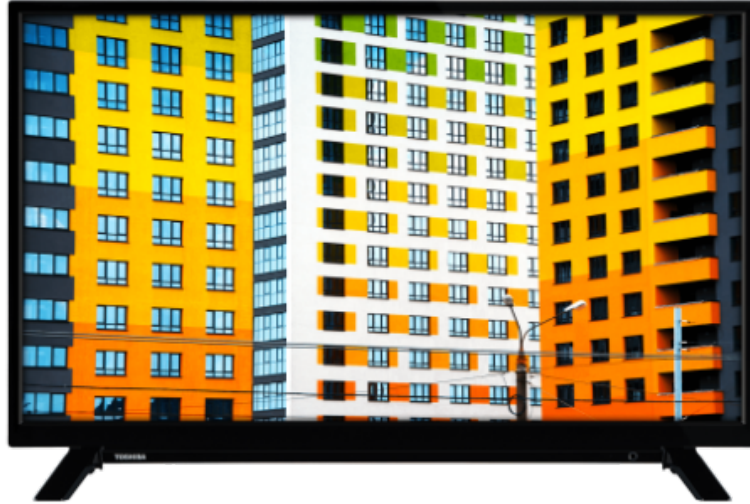

TOSHIBA

W/L21 Series

32W2163DT

EAN: 8698902758895

 Dolby Audio

 SECURE
SMART TV

NETFLIX

prime video

alexa

 SCREEN SHARE

 HDR 10

 SMART TV

A whole new world of entertainment awaits you on your Toshiba big screen TV and it's all just one click away. Choose from Toshiba's huge range of music, video, TV and social media apps. With Netflix®, Prime Video or YouTube™, you will find plenty of content.

alexa

Talk to Alexa via an Amazon Echo or Echo Dot and control your Toshiba Smart TV with nothing but the sound of your voice.

 HDR 10

Bringing you more ways to access HDR content, our TVs support the standard HDR video format, HDR10.

 720p HD READY

To watch TV in HD picture quality is to see and believe in the on-screen action. Catch additional detail in every scene for a more authentic viewer experience.

F

32kWh/1000

G

DISPLAY

Screen Size (inch / cm)	32" / 80cm
Panel Type	Direct Back Light (DLED)
Resolution	32" / 80cm
Brightness	250