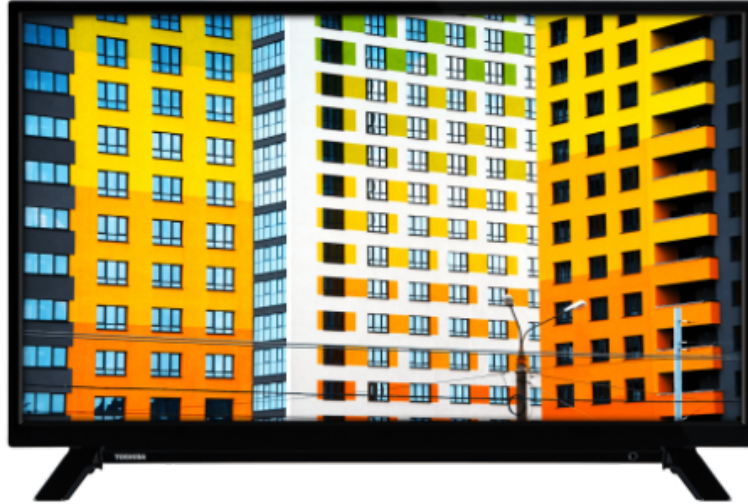

TOSHIBA

W/L21 Series

32W2163DT

EAN: 8698902758895

 Dolby Audio

 SECURE
SMART TV

NETFLIX

prime video

alexa

 SCREEN SHARE

 HDR 10

 SMART TV

A whole new world of entertainment awaits you on your Toshiba big screen TV and it's all just one click away. Choose from Toshiba's huge range of music, video, TV and social media apps. With Netflix®, Prime Video or YouTube™, you will find plenty of content.

alexa

Talk to Alexa via an Amazon Echo or Echo Dot and control your Toshiba Smart TV with nothing but the sound of your voice.

 HDR 10

Bringing you more ways to access HDR content, our TVs support the standard HDR video format, HDR10.

 720p HD READY

To watch TV in HD picture quality is to see and believe in the on-screen action. Catch additional detail in every scene for a more authentic viewer experience.

F

32kWh/1000

G

DISPLAY

Screen Size (inch / cm)	32" / 80cm
Panel Type	Direct Back Light (DLED)
Resolution	32" / 80cm
Brightness	250