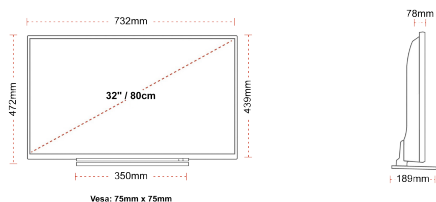

HIGHLIGHTS

- ⌵ Full HD
- ⌵ 3 HDMI - 2 USB
- ⌵ Smart TV
- ⌵ Internal WLAN & Bluetooth
- ⌵ Alexa
- ⌵ Works With Google

CONNECTIONS

SIZE

DISPLAY

Screen Size (inch / cm)	32" / 80cm
Panel Type	Direct Back Light (DLED)
Resolution	FHD (1920 x 1080)
Brightness	250

MECHANICAL

Boxed dimensions (mm)	795 x 128 x 530
Dimensions with stand (mm)	732 x 189 x 472
Dimensions without Stand (mm)	732 x 78 x 439
Gross Weight (kg)	7
Net Weight (kg)	5
VESA (Wall mount) WxH	75mm x 75mm
Screw Size	M4