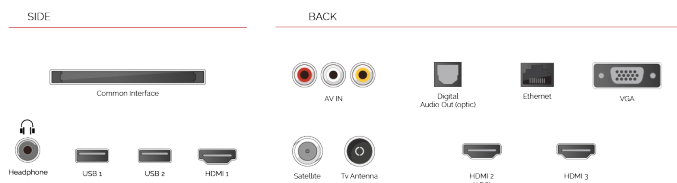

With the embedded microphone system on, your TV becomes an Alexa device itself. You can ask Alexa to change the channel, open apps, search for movies and shows, play music, and more

F
32kWh/1000

G
HDR
45kWh/1000

HIGHLIGHTS

- ⌵ Full HD
- ⌵ 3 HDMI - 2 USB
- ⌵ Smart TV
- ⌵ Internal WLAN & Bluetooth
- ⌵ Alexa
- ⌵ Works With Google

CONNECTIONS

SIZE

DISPLAY

Screen Size (inch / cm)	32" / 80cm
Panel Type	Direct Back Light (DLED)
Resolution	FHD (1920 x 1080)
Brightness	250