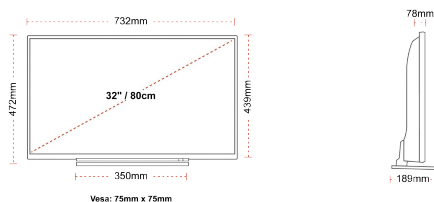

## SIZE

## DISPLAY

Screen Size (inch / cm)	32" / 80cm
Panel Type	Direct Back Light (DLED)
Resolution	FHD (1920 x 1080)
Brightness	250

## MECHANICAL

Boxed dimensions (mm)	795 x 128 x 530
Dimensions with stand (mm)	732 x 189 x 472
Dimensions without Stand (mm)	732 x 78 x 439
Gross Weight (kg)	7
Net Weight (kg)	5
VESA (Wall mount) WxH	75mm x 75mm
Screw Size	M4