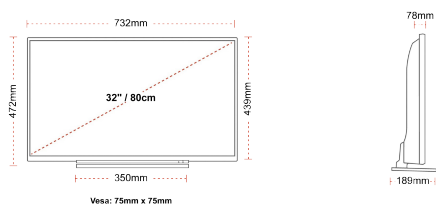

## SIZE

## DISPLAY

Screen Size (inch / cm)	32" / 80cm
Panel Type	Direct Back Light (DLED)
Resolution	FHD (1920 x 1080)
Brightness	250

## MECHANICAL

Boxed dimensions (mm)	795 x 128 x 530
Dimensions with stand (mm)	732 x 189 x 472
Dimensions without Stand (mm)	732 x 78 x 439
Gross Weight (kg)	7
Net Weight (kg)	5
VESA (Wall mount) WxH	75mm x 75mm
Screw Size	M4