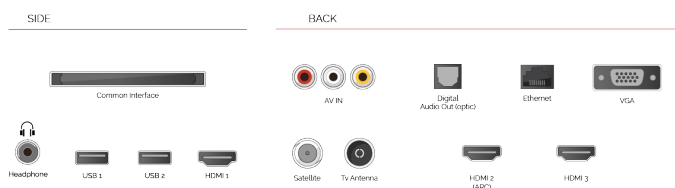

NETFLIX

USB MEDIA PLAYER

When you connect a USB storage device to your Toshiba TV, you can playback your downloaded music tracks and movies on the big screen.

HDMI[®]

HIGH-DEFINITION MULTIMEDIA INTERFACE

Designed with two or more HDMI™ ports, Toshiba TVs make it easy for you to connect to multiple HD devices.

FULL HD

Discover picture perfect on-screen imagery with a Toshiba Full HD TV. With a 1080p screen resolution, you can enjoy pinpoint sharp clarity as well as incredible image detail and vibrancy of colour.

HIGHLIGHTS

- ⊗ Full HD (High Definition)
- ⊗ 3x HDMI, 2x USB
- ⊗ Smart TV
- ⊗ Internal WLAN & Bluetooth

CONNECTIONS

SIZE

DISPLAY

Screen Size (inch / cm)	32" / 80cm
Panel Type	DLED
Resolution	Full HD (1920 x 1080)
Brightness	250