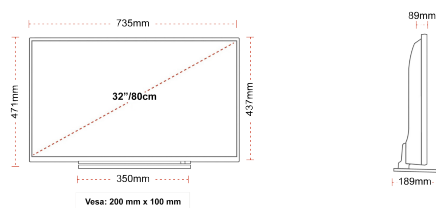

HIGHLIGHTS

- ⊗ Full HD (High Definition)
- ⊗ 3x HDMI, 2x USB
- ⊗ Smart TV
- ⊗ Internal WLAN & Bluetooth

CONNECTIONS

SIZE

DISPLAY

Screen Size (inch / cm)	32" / 80cm
Panel Type	DLED
Resolution	Full HD (1920 x 1080)
Brightness	250

MECHANICAL

Boxed dimensions (mm)	795 x 154 x 555
Dimensions with stand (mm)	735 x 189 x 471
Dimensions without Stand (mm)	735 x 89 x 437
Gross Weight (kg)	8
Net Weight (kg)	6
VESA (Wall mount) WxH	200mm x 100mm