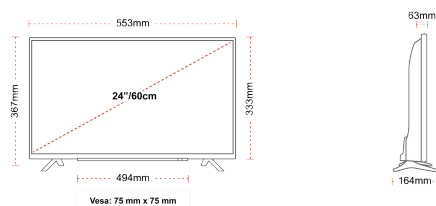

CONNECTIONS

SIZE

DISPLAY

Screen Size (inch / cm)	24" / 60cm
Panel Type	DLED
Resolution	HD Ready (1366 x 768)
Brightness	220

SOUND

Dolby Audio™	Yes
Audio Output Power (RMS)	2x2.5W
Speaker Type	Down Firing
Internal Subwoofer	No
Sound Modes	Music, Movie, Speech, Classic, Flat, User
DTS	DTS HD + DTS TruSurround
Equalizer	5 Band
Onkyo	No

ACCESSORIES

Remote Control	Yes
Remote Control Battery	Yes
Quick Start Guide	Yes
Small Remote Control	No

VIDEO

Wide Color Gamut	No
HDR	No
Picture Modes	Dynamic, Game, Sports, Cinema, Natural, User
Dolby Vision HDR	No
TRU Resolution	No
TRU Micro Dimming	No

TUNER / BROADCASTING

HEVC (H.265) Decoder	Yes
Tuner Type	HD DVB-T2/C/S2
UHD from Satellite	No
Dual Tuner	No
Electronic Program Guide (EPG)	Yes
Auto Search	Yes
Program Storage Capacity (Analog)	800
Program Storage Capacity (Digital S/S2)	7000
Program Storage Capacity (Digital T/T2/C)	800

CONNECTIONS

CI+	Yes
HDMI™	2 HDMI
USB	1 USB
Component (YPbPr) in	via VGA
Composite Video/Audio in	Yes
Scart	Yes
Ethernet	No
Headphone Out	Yes
Antenna Input	Yes
VGA (PC in - D-Sub15)	Yes

SMART TV FEATURES

Toshiba TV Smart Center	Toshiba TV Smart Center

MECHANICAL

Boxed dimensions (mm)	625 x 110 x 460
Dimensions with stand (mm)	553 x 164 x 367
Dimensions without Stand (mm)	553 x 63 x 333
Gross Weight (kg)	5,5
Net Weight (kg)	3,4
VESA (Wall mount) WxH	75mm x 75mm
Screw Size	M

POWER / ENERGY

Stand-By Energy Consumption (Average)	<0.5W
Working Voltage - Frequency	220-240VAC 50Hz
Luminance %	%72
12V TV (Mobile TV)	No