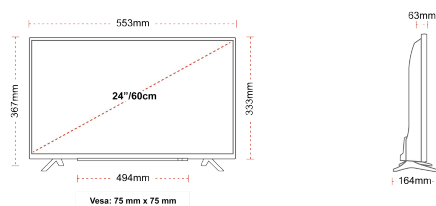

CONNECTIONS

SIZE

DISPLAY

Screen Size (inch / cm)	24" / 60cm
Panel Type	DLED
Resolution	HD Ready (1366 x 768)
Brightness	220

SOUND

Dolby Audio™	Yes
Audio Output Power (RMS)	2x2.5W
Speaker Type	Down Firing
Internal Subwoofer	No
Sound Modes	Music, Movie, Speech, Classic, Flat, User
DTS	DTS HD + DTS TruSurround
Equalizer	5 Band
Onkyo	No

Toshiba TV Smart Center	Toshiba TV Smart Center
-------------------------	-------------------------

MECHANICAL

Boxed dimensions (mm)	625 x 110 x 460
Dimensions with stand (mm)	553 x 164 x 367
Dimensions without Stand (mm)	553 x 63 x 333
Gross Weight (kg)	5,5
Net Weight (kg)	3,4
VESA (Wall mount) WxH	75mm x 75mm
Screw Size	M