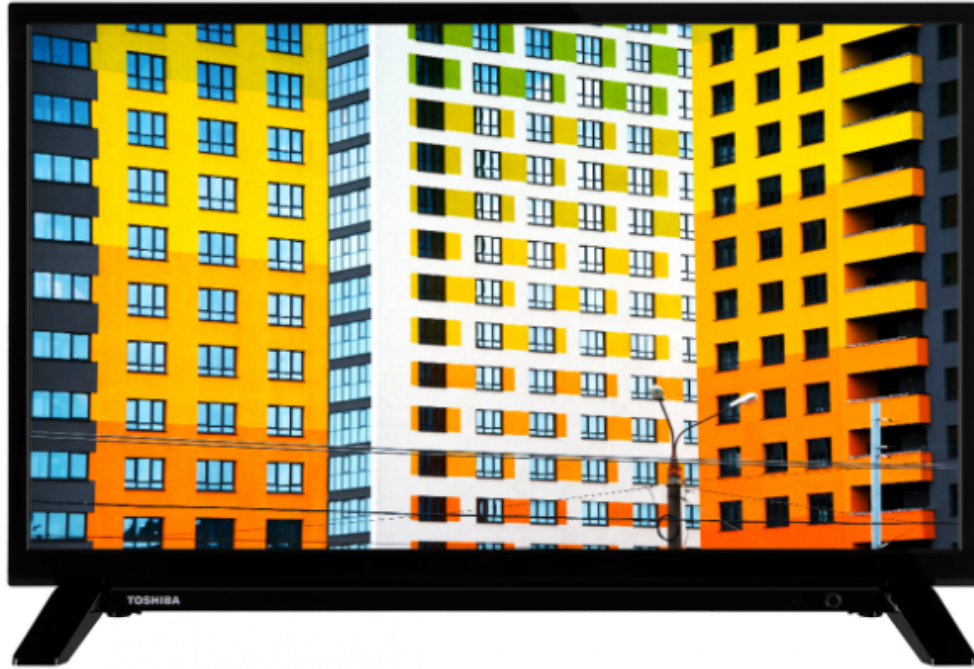

TOSHIBA

W/L21 Series

24W2163DT

EAN: 8698902760430

 Dolby Audio

 SCREEN SHARE

 YouTube

 prime video

NETFLIX

 **SECURE**
SMART TV

 **HDR 10**

Bringing you more ways to access HDR content, our TVs support the standard HDR video format, HDR10.

 alexa

Talk to Alexa via an Amazon Echo or Echo Dot and control your Toshiba Smart TV with nothing but the sound of your voice.

 **SMART TV**

A whole new world of entertainment awaits you on your Toshiba big screen TV and it's all just one click away. Choose from Toshiba's huge range of music, video, TV and social media apps. With Netflix®, Prime Video or YouTube™, you will find plenty of content.

 **720p HD READY**

To watch TV in HD picture quality is to see and believe in the on-screen action. Catch additional detail in every scene for a more authentic viewer experience.

E

26kWh/1000

E

DISPLAY

Screen Size (inch / cm)	24" / 60cm
Panel Type	Edge LED (ELED)
Resolution	HD Ready (1366 x 768)
Brightness	220