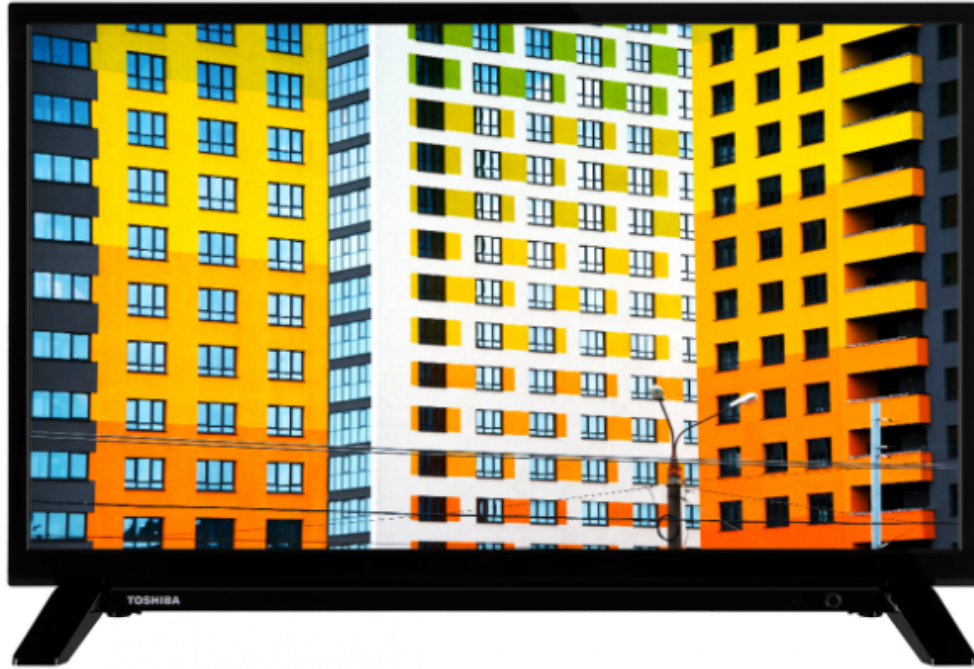

# TOSHIBA

## W/L21 Series

24W2163DT

EAN: 8698902760430

 Dolby Audio

 SCREEN SHARE

 YouTube

 prime video

**NETFLIX**

## DISPLAY

Screen Size (inch / cm)	24" / 60cm
Panel Type	Edge LED (ELED)
Resolution	HD Ready (1366 x 768)
Brightness	220