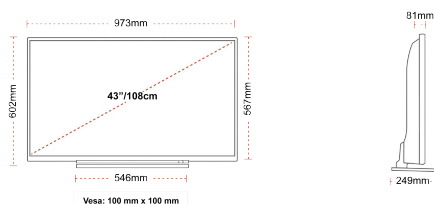

## SIZE

## DISPLAY

Screen Size (inch / cm)	43" / 108cm
Panel Type	DLED
Resolution	Ultra HD (3840 x 2160)
Brightness	350

## MECHANICAL

Boxed dimensions (mm)	1085 x 154 x 710
Dimensions with stand (mm)	973 x 249 x 599
Dimensions without Stand (mm)	973 x 81 x 567
Gross Weight (kg)	14
Net Weight (kg)	10
VESA (Wall mount) WxH	100mm x 100mm
Screw Size	M4