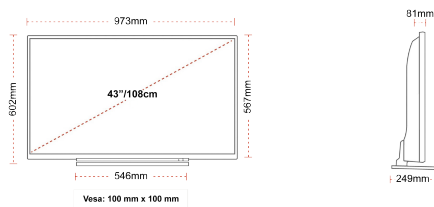

DISPLAY

Screen Size (inch / cm)	43" / 108cm
Panel Type	DLED
Resolution	Ultra HD (3840 x 2160)
Brightness	350

SOUND

Dolby Audio™	Yes
Audio Output Power (RMS)	2x10W
Speaker Type	Down Firing
Internal Subwoofer	No
Sound Modes	Music, Movie, Speech, Classic, Flat, User
DTS	DTS HD + DTS TruSurround
Equalizer	5 band
Onkyo	Sound by Onkyo

MECHANICAL

Boxed dimensions (mm)	1085 x 154 x 710
Dimensions with stand (mm)	973 x 249 x 599
Dimensions without Stand (mm)	973 x 81 x 567
Gross Weight (kg)	14
Net Weight (kg)	10
VESA (Wall mount) WxH	100mm x 100mm
Screw Size	M4