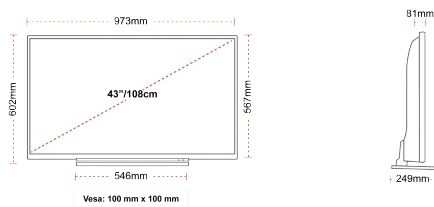

## SIZE

## DISPLAY

Screen Size (inch / cm)	43" / 108cm
Panel Type	DLED
Resolution	Ultra HD (3840 x 2160)
Brightness	350

## MECHANICAL

Boxed dimensions (mm)	1085 x 154 x 710
Dimensions with stand (mm)	973 x 249 x 599
Dimensions without Stand (mm)	973 x 81 x 567
Gross Weight (kg)	14
Net Weight (kg)	10
VESA (Wall mount) WxH	100mm x 100mm
Screw Size	M4