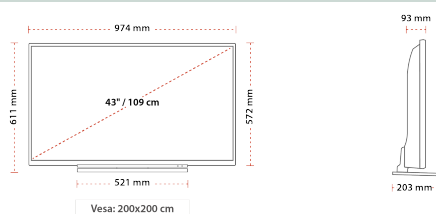

HIGHLIGHTS

- ⌵ Full HD (High Definition)
- ⌵ 3x HDMI™, 2x USB
- ⌵ USB Recording
- ⌵ Eco Friendly Mode
- ⌵ Dolby Audio™

CONNECTIONS

SIZE

DISPLAY

Screen Size (inch / cm)	43" / 109cm
Panel Type	D-LED
Resolution	FHD (1920 x 1080)
Brightness	300

ACCESSORIES

Remote Control	Yes
Remote Control Battery	Yes
Quick Start Guide	Yes
Small Remote Control	No

MECHANICAL

Boxed dimensions (mm)	1195 x 178 x 718
Dimensions with stand (mm)	203 x 974 x 611
Dimensions without Stand (mm)	93 x 974 x 572
Gross Weight (kg)	16
Net Weight (kg)	12,5
VESA (Wall mount) WxH	200 x 200