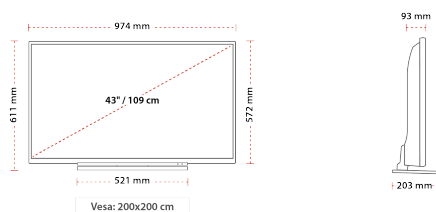

HIGHLIGHTS

- ⌵ Full HD (High Definition)
- ⌵ 3x HDMI™, 2x USB
- ⌵ USB Recording
- ⌵ Eco Friendly Mode
- ⌵ Dolby Audio™

CONNECTIONS

SIZE

DISPLAY

Screen Size (inch / cm)	43" / 109cm
Panel Type	D-LED
Resolution	FHD (1920 x 1080)
Brightness	300

ACCESSORIES

Remote Control	Yes
Remote Control Battery	Yes
Quick Start Guide	Yes
Small Remote Control	No

MECHANICAL

Boxed dimensions (mm)	1195 x 178 x 718
Dimensions with stand (mm)	203 x 974 x 611
Dimensions without Stand (mm)	93 x 974 x 572
Gross Weight (kg)	16
Net Weight (kg)	12,5
VESA (Wall mount) WxH	200 x 200