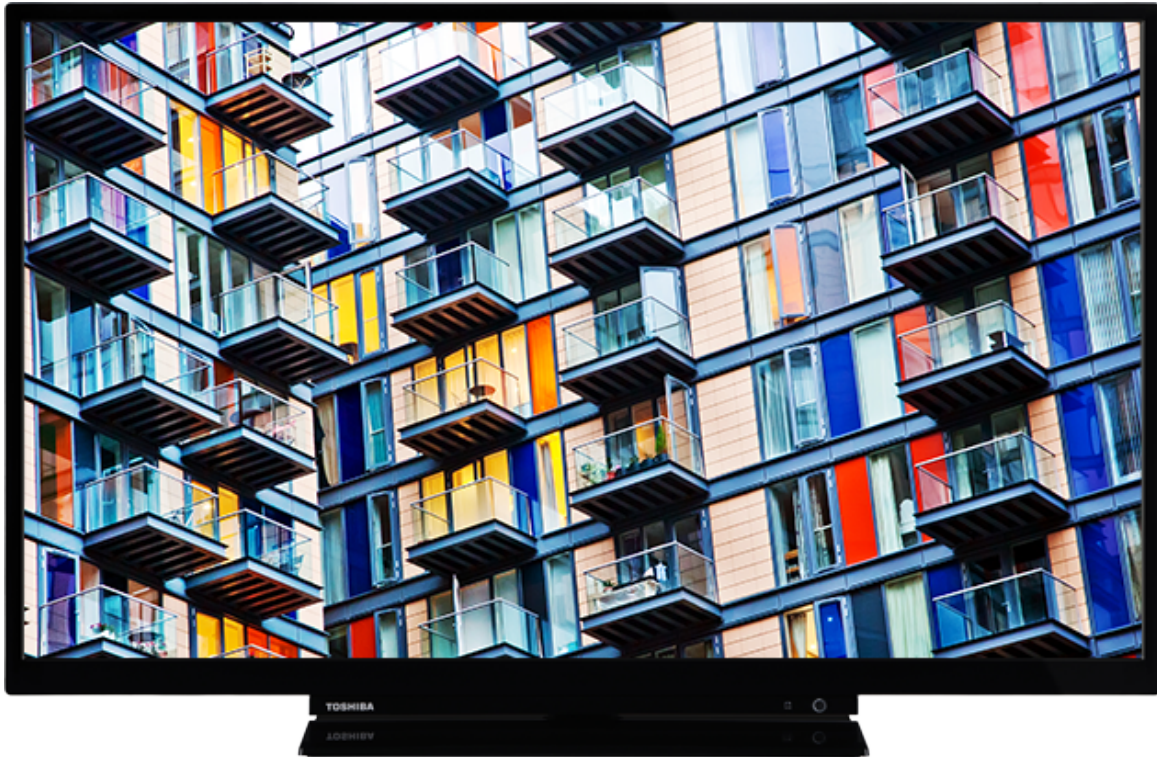

TOSHIBA

L30 Series

32L3063DG

EAN: 5055862331057

USB MEDIA PLAYER

SECURE
SMART TV

NETFLIX

prime video

built-in

SCREEN SHARE

INTEGRATED
MANUAL

Dolby Audio

Experience the kind of audio that you would normally expect to hear in a movie theatre. Enjoy authentic-sounding dialogue and hear more of the on-screen action thanks to Dolby Audio™.

FULL HD

Discover picture perfect on-screen imagery with a Toshiba Full HD TV. With a 1080p screen resolution, you can enjoy pinpoint sharp clarity as well as incredible image detail and vibrancy of colour.