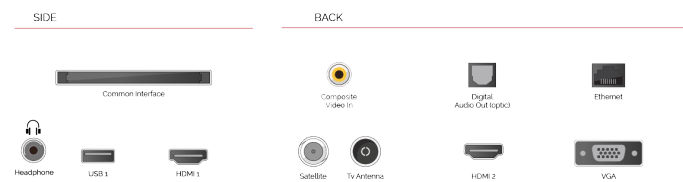

HDMI®

HIGH-DEFINITION MULTIMEDIA INTERFACE

Designed with HDMI™ port, Toshiba TVs make it easy for you to connect to multiple HD devices.

F

32kWh/1000

HIGHLIGHTS

- ⌵ Full HD
- ⌵ 2x HDMI, 1x USB
- ⌵ Smart TV
- ⌵ Internal WLAN

CONNECTIONS

SIZE

DISPLAY

Screen Size (inch / cm)	32" / 80cm
Panel Type	DLED
Resolution	FHD (1920 x 1080)
Brightness	250

SOUND

Dolby Audio™	Yes
Audio Output Power (RMS)	2x6W
Speaker Type	Down Firing
Internal Subwoofer	No
Sound Modes	Music, Movie, Speech, Classic, Flat, User
DTS	No
Equalizer	5 band
Onkyo	No