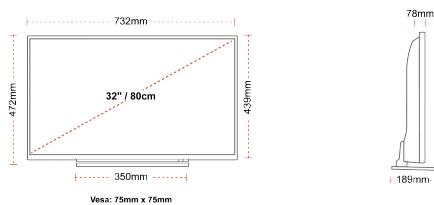

CONNECTIONS

SIZE

DISPLAY

Screen Size (inch / cm)	32" / 80cm
Panel Type	DLED
Resolution	FHD (1920 x 1080)
Brightness	250

SOUND

Dolby Audio™	Yes
Audio Output Power (RMS)	2x6W
Speaker Type	Down Firing
Internal Subwoofer	No
Sound Modes	Music, Movie, Speech, Classic, Flat, User
DTS	No
Equalizer	5 band
Onkyo	No

MECHANICAL

Boxed dimensions (mm)	795 x 128 x 530
Dimensions with stand (mm)	732 x 189 x 472
Dimensions without Stand (mm)	732 x 78 x 439
Gross Weight (kg)	7,0
Net Weight (kg)	5,0
VESA (Wall mount) WxH	75mm x 75mm
Screw Size	M4