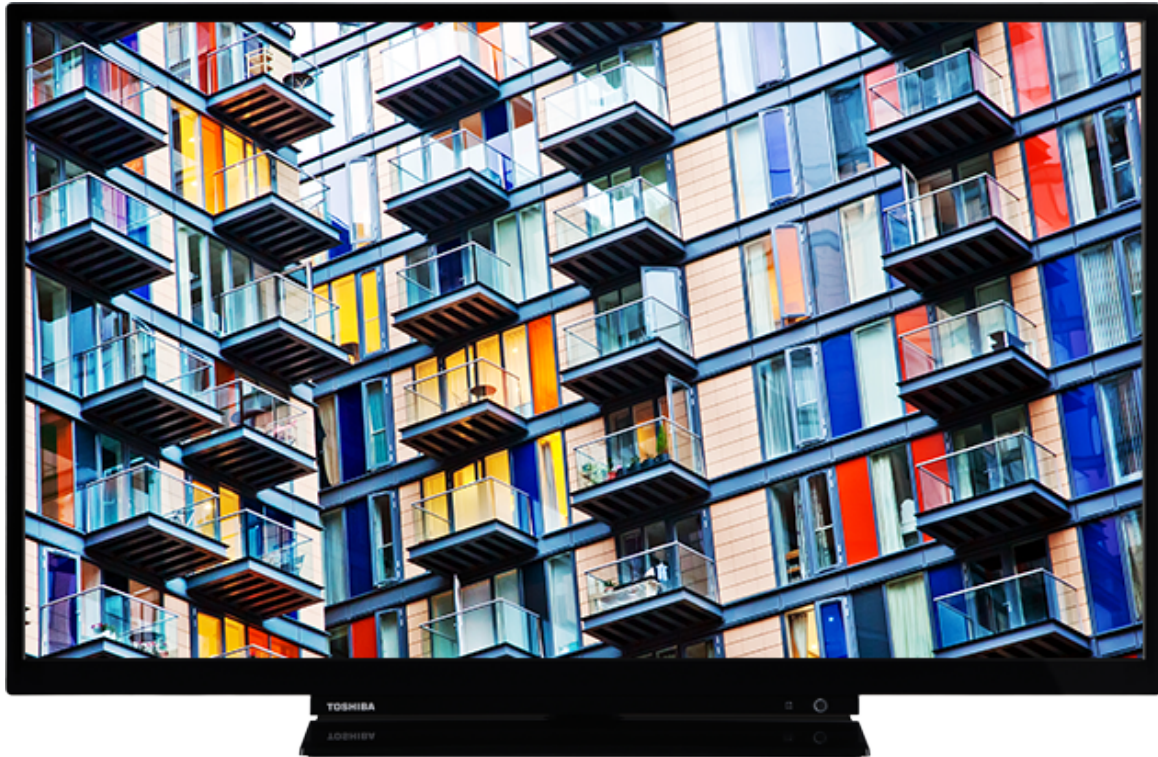

TOSHIBA

L30 Series

32L3063DG

EAN: 5055862331057

USB MEDIA PLAYER

SECURE
SMART TV

NETFLIX

prime video

alex built-in

SCREEN SHARE

INTEGRATED
MANUAL

Dolby Audio

Experience the kind of audio that you would normally expect to hear in a movie theatre. Enjoy authentic-sounding dialogue and hear more of the on-screen action thanks to Dolby Audio™.

FULL HD

Discover picture perfect on-screen imagery with a Toshiba Full HD TV. With a 1080p screen resolution, you can enjoy pinpoint sharp clarity as well as incredible image detail and vibrancy of colour.