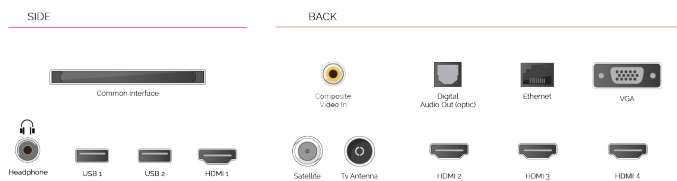

TRU RESOLUTION

Automatically up-scales non 4K content so you can experience your favourite movies and TV shows in the highest resolution.

TRU MICRO DIMMING

Enhances the contrast of an image by optimising the darker and brighter regions to create a more realistic image.

G
109kWh/1000

G
HDR
109kWh/1000

HIGHLIGHTS

- ⌵ Android TV
- ⌵ Google Assistant
- ⌵ Chromecast Built in
- ⌵ 4K UHD HDR
- ⌵ Dolby Vision HDR
- ⌵ Google Play Store

CONNECTIONS

SIZE

DISPLAY

Screen Size (inch / cm)	65" / 164cm
Panel Type	DLED
Resolution	Ultra HD (3840 x 2160)
Brightness	350