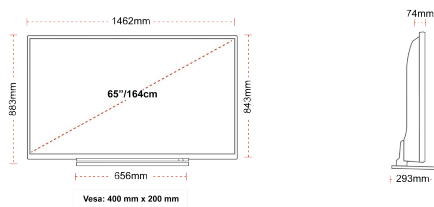

DISPLAY

Screen Size (inch / cm)	65" / 164cm
Panel Type	DLED
Resolution	Ultra HD (3840 x 2160)
Brightness	350

SOUND

Dolby Audio™	Yes
Audio Output Power (RMS)	2x12W
Speaker Type	Down Firing
Internal Subwoofer	No
Sound Modes	Music, Movie, Speech, Classic, Flat, User
DTS	Yes
Equalizer	Yes
Onkyo	Sound by Onkyo

ACCESSORIES

Remote Control	Yes
Remote Control Battery	Yes
Quick Start Guide	Yes
Small Remote Control	No
RC Bluetooth Support	Yes

VIDEO

Wide Color Gamut	No
HDR	Yes
Dolby Vision HDR	Yes
TRU Flow	No
TRU Resolution	Yes
TRU Micro Dimming	Yes

TUNER / BROADCASTING

HEVC (H.265) Decoder	Yes
Tuner Type	HD DVB-T2/C/S2
UHD from Satellite	Yes
Dual Tuner	No
Electronic Program Guide (EPG)	Yes
Auto Search	Yes
Program Storage Capacity (Digital S/S2)	10000
Program Storage Capacity (Digital T/T2/C)	800

CONNECTIONS

CI+	Yes
HDMI™	4 HDMI
USB	2 USB
Component (YPbPr) in	via VGA
Composite Video/Audio in	Yes
Scart	No
Ethernet	Yes
Headphone Out	Yes
Antenna Input	Yes
VGA (PC in - D-Sub15)	Yes

SMART TV FEATURES

HBBTV ver 2.0.2	Yes
Smart Portal	Android TV
Toshiba TV Smart Center	No
Web Browser	Downloadable
Netflix	Yes
YouTube™	Yes
Freeview Play	No
Bluetooth	Yes
Screen Mirroring	Chromecast
Prime Video	Yes
Google Assistant	Yes
Google Play Store	Yes
Amazon Alexa	No

MECHANICAL

Boxed dimensions (mm)	1620 x 165 x 995
Dimensions with stand (mm)	1462 x 293 x 879
Dimensions without Stand (mm)	1462 x 74 x 843
Gross Weight (kg)	31
Net Weight (kg)	24
VESA (Wall mount) WxH	400mm x 200mm
Screw Size	M6

POWER / ENERGY

Stand-By Energy Consumption (Average)	<0.5W
Working Voltage - Frequency	220-240VAC 50Hz
Luminance %	72%
12V TV (Mobile TV)	No