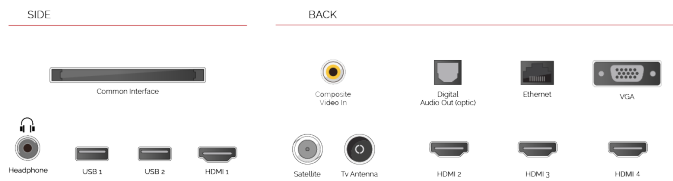

G

109kWh/1000

G
HDR
 109kWh/1000

HIGHLIGHTS

- ⌵ Android TV
- ⌵ Google Assistant
- ⌵ Chromecast Built in
- ⌵ 4K UHD HDR
- ⌵ Dolby Vision HDR
- ⌵ Google Play Store

CONNECTIONS

SIZE

DISPLAY

Screen Size (inch / cm)	65" / 164cm
Panel Type	DLED
Resolution	Ultra HD (3840 x 2160)
Brightness	350

SOUND

Dolby Audio™	Yes
Audio Output Power (RMS)	2x12W
Speaker Type	Down Firing
Internal Subwoofer	No
Sound Modes	Music, Movie, Speech, Classic, Flat, User
DTS	Yes
Equalizer	Yes
Onkyo	Sound by Onkyo