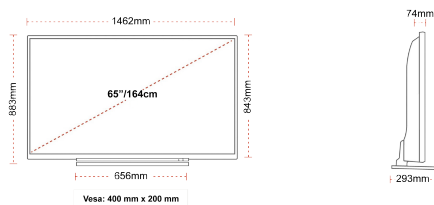

G
109kWh/1000

G
HDR
109kWh/1000

HIGHLIGHTS

- ⌵ Android TV
- ⌵ Google Assistant
- ⌵ Chromecast Built in
- ⌵ 4K UHD HDR
- ⌵ Dolby Vision HDR
- ⌵ Google Play Store

CONNECTIONS

SIZE

DISPLAY

Screen Size (inch / cm)	65" / 164cm
Panel Type	DLED
Resolution	Ultra HD (3840 x 2160)
Brightness	350

MECHANICAL

Boxed dimensions (mm)	1620 x 165 x 995
Dimensions with stand (mm)	1462 x 293 x 879
Dimensions without Stand (mm)	1462 x 74 x 843
Gross Weight (kg)	31
Net Weight (kg)	24
VESA (Wall mount) WxH	400mm x 200mm
Screw Size	M6