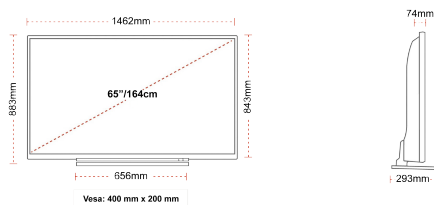

**CONNECTIONS**

**SIZE**

**DISPLAY**

Screen Size (inch / cm)	65" / 164cm
Panel Type	DLED
Resolution	Ultra HD (3840 x 2160)
Brightness	350

**SOUND**

Dolby Audio™	Yes
Audio Output Power (RMS)	2x12W
Speaker Type	Down Firing
Internal Subwoofer	No
Sound Modes	Music, Movie, Speech, Classic, Flat, User
DTS	Yes
Equalizer	Yes
Onkyo	Sound by Onkyo

**MECHANICAL**

Boxed dimensions (mm)	1620 x 165 x 995
Dimensions with stand (mm)	1462 x 293 x 879
Dimensions without Stand (mm)	1462 x 74 x 843
Gross Weight (kg)	31
Net Weight (kg)	24
VESA (Wall mount) WxH	400mm x 200mm
Screw Size	M6