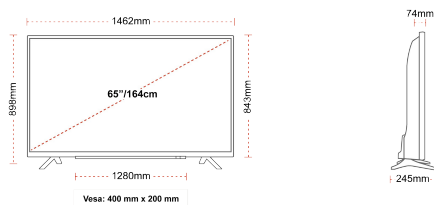

SIZE

DISPLAY

Screen Size (inch / cm)	65" / 164cm
Panel Type	DLED
Resolution	Ultra HD (3840 x 2160)
Brightness	350

SOUND

Dolby Audio™	Yes
Audio Output Power (RMS)	2x12W
Speaker Type	Down Firing
Internal Subwoofer	No
Sound Modes	Music, Movie, Speech, Classic, Flat, User
DTS	Yes
Equalizer	5 band
Onkyo	Sound by Onkyo

MECHANICAL

Boxed dimensions (mm)	1620 x 165 x 1010
Dimensions with stand (mm)	1462 x 245 x 898
Dimensions without Stand (mm)	1462 x 74 x 843
Gross Weight (kg)	27,5
Net Weight (kg)	20,5
VESA (Wall mount) WxH	400mm x 200mm