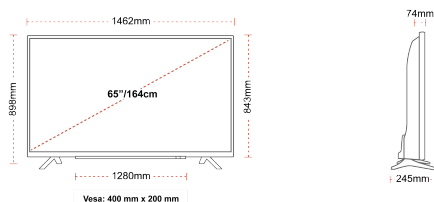

**SIZE**

**DISPLAY**

Screen Size (inch / cm)	65" / 164cm
Panel Type	DLED
Resolution	Ultra HD (3840 x 2160)
Brightness	350

**SOUND**

Dolby Audio™	Yes
Audio Output Power (RMS)	2x12W
Speaker Type	Down Firing
Internal Subwoofer	No
Sound Modes	Music, Movie, Speech, Classic, Flat, User
DTS	Yes
Equalizer	5 band
Onkyo	Sound by Onkyo

**MECHANICAL**

Boxed dimensions (mm)	1620 x 165 x 1010
Dimensions with stand (mm)	1462 x 245 x 898
Dimensions without Stand (mm)	1462 x 74 x 843
Gross Weight (kg)	27,5
Net Weight (kg)	20,5
VESA (Wall mount) WxH	400mm x 200mm