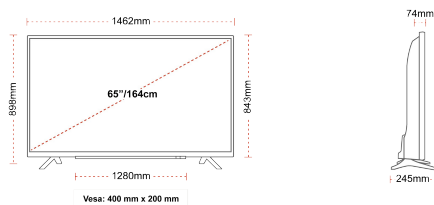

**DISPLAY**

Screen Size (inch / cm)	65" / 164cm
Panel Type	DLED
Resolution	Ultra HD (3840 x 2160)
Brightness	350

**SOUND**

Dolby Audio™	Yes
Audio Output Power (RMS)	2x12W
Speaker Type	Down Firing
Internal Subwoofer	No
Sound Modes	Music, Movie, Speech, Classic, Flat, User
DTS	Yes
Equalizer	5 band
Onkyo	Sound by Onkyo

**MECHANICAL**

Boxed dimensions (mm)	1620 x 165 x 1010
Dimensions with stand (mm)	1462 x 245 x 898
Dimensions without Stand (mm)	1462 x 74 x 843
Gross Weight (kg)	27,5
Net Weight (kg)	20,5
VESA (Wall mount) WxH	400mm x 200mm