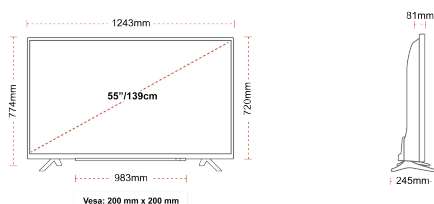

DISPLAY

| | |
|-------------------------|--------------------------|
| Screen Size (inch / cm) | 55" / 139cm |
| Panel Type | Direct Back Light (DLED) |
| Resolution | Ultra HD (3840 x 2160) |
| Brightness | 350 |

MECHANICAL

| | |
|-------------------------------|------------------|
| Boxed dimensions (mm) | 1369 x 154 x 860 |
| Dimensions with stand (mm) | 1243 x 245 x 774 |
| Dimensions without Stand (mm) | 1243 x 81 x 720 |
| Gross Weight (kg) | 19 |
| Net Weight (kg) | 14 |
| VESA (Wall mount) WxH | 200mm x 200mm |
| Screw Size | M |