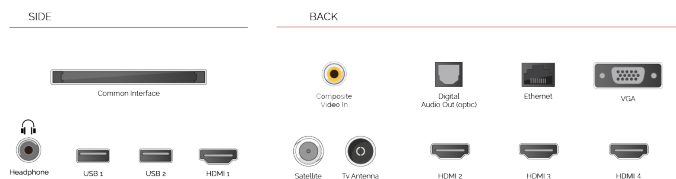

G

82kWh/1000

G

HDR
 82kWh/1000

HIGHLIGHTS

- ⌵ Android TV
- ⌵ Google Assistant
- ⌵ Chromecast Built in
- ⌵ 4K UHD HDR
- ⌵ Dolby Vision HDR
- ⌵ Google Play Store

CONNECTIONS

SIZE