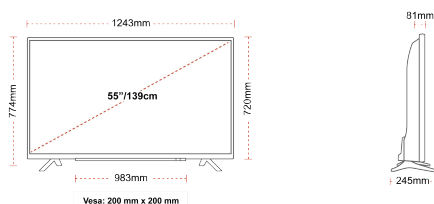

DISPLAY

Screen Size (inch / cm)	55" / 139cm
Panel Type	Direct Back Light (DLED)
Resolution	Ultra HD (3840 x 2160)
Brightness	350

SOUND

Dolby Audio™	Yes
Audio Output Power (RMS)	2x10W
Speaker Type	Down Firing
Internal Subwoofer	No
Sound Modes	Smart, Movie, Music, News
DTS	Yes
Equalizer	5 band
Onkyo	Sound by Onkyo

MECHANICAL

Boxed dimensions (mm)	1369 x 154 x 860
Dimensions with stand (mm)	1243 x 245 x 774
Dimensions without Stand (mm)	1243 x 81 x 720
Gross Weight (kg)	19
Net Weight (kg)	14
VESA (Wall mount) WxH	200mm x 200mm
Screw Size	M