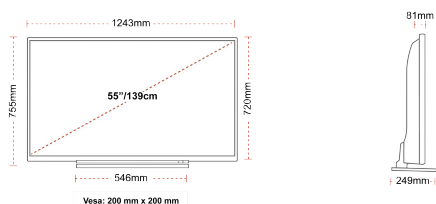

G
82kWh/1000

G
HDR
82kWh/1000

HIGHLIGHTS

- ⌵ Android TV
- ⌵ Google Assistant
- ⌵ Chromecast Built in
- ⌵ 4K UHD HDR
- ⌵ Dolby Vision HDR
- ⌵ Google Play Store

CONNECTIONS

SIZE

DISPLAY

| | |
|-------------------------|------------------------|
| Screen Size (inch / cm) | 55" / 139cm |
| Panel Type | DLED |
| Resolution | Ultra HD (3840 x 2160) |
| Brightness | 350 |

MECHANICAL

| | |
|-------------------------------|------------------|
| Boxed dimensions (mm) | 1369 x 154 x 860 |
| Dimensions with stand (mm) | 1243 x 249 x 754 |
| Dimensions without Stand (mm) | 1243 x 81 x 719 |
| Gross Weight (kg) | 21 |
| Net Weight (kg) | 16 |
| VESA (Wall mount) WxH | 200mm x 200mm |
| Screw Size | M6 |