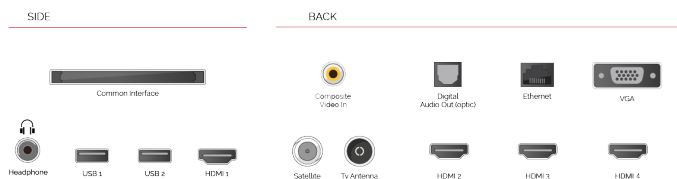

G
82kWh/1000

G
HDR
82kWh/1000

HIGHLIGHTS

- ⌵ Android TV
- ⌵ Google Assistant
- ⌵ Chromecast Built in
- ⌵ 4K UHD HDR
- ⌵ Dolby Vision HDR
- ⌵ Google Play Store

CONNECTIONS

SIZE

DISPLAY

| | |
|-------------------------|------------------------|
| Screen Size (inch / cm) | 55" / 139cm |
| Panel Type | DLED |
| Resolution | Ultra HD (3840 x 2160) |
| Brightness | 350 |