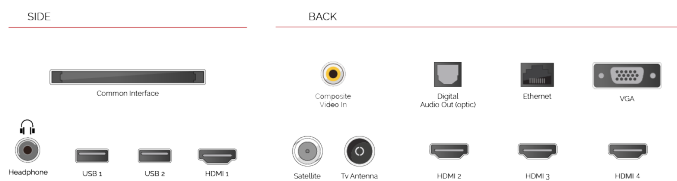

**HIGHLIGHTS**

- ⌵ Android TV
- ⌵ Google Assistant
- ⌵ Chromecast Built in
- ⌵ 4K UHD HDR
- ⌵ Dolby Vision HDR
- ⌵ Google Play Store

**CONNECTIONS**

**SIZE**

**DISPLAY**

|                         |                        |
|-------------------------|------------------------|
| Screen Size (inch / cm) | 50" / 126cm            |
| Panel Type              | DLED                   |
| Resolution              | Ultra HD (3840 x 2160) |
| Brightness              | 350                    |