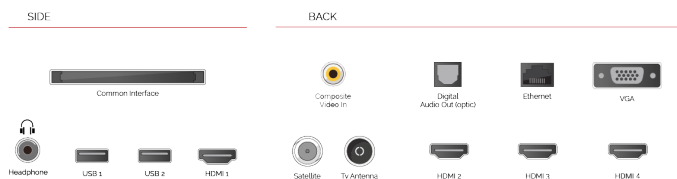

**HIGHLIGHTS**

- ⊗ Android TV
- ⊗ Google Assistant
- ⊗ Chromecast Built in
- ⊗ 4K UHD HDR
- ⊗ Dolby Vision HDR
- ⊗ Google Play Store

**CONNECTIONS**

**SIZE**

**DISPLAY**

Screen Size (inch / cm)	50" / 126cm
Panel Type	DLED
Resolution	Ultra HD (3840 x 2160)
Brightness	350