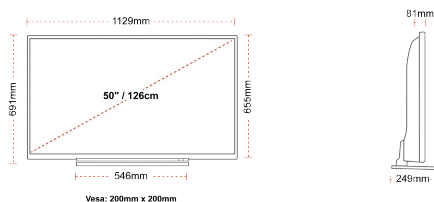

**HIGHLIGHTS**

- ⌵ Android TV
- ⌵ Google Assistant
- ⌵ Chromecast Built in
- ⌵ 4K UHD HDR
- ⌵ Dolby Vision HDR
- ⌵ Google Play Store

**CONNECTIONS**

**SIZE**

**DISPLAY**

|                         |                        |
|-------------------------|------------------------|
| Screen Size (inch / cm) | 50" / 126cm            |
| Panel Type              | DLED                   |
| Resolution              | Ultra HD (3840 x 2160) |
| Brightness              | 350                    |

**MECHANICAL**

|                               |                  |
|-------------------------------|------------------|
| Boxed dimensions (mm)         | 1215 x 154 x 780 |
| Dimensions with stand (mm)    | 1129 x 249 x 691 |
| Dimensions without Stand (mm) | 1129 x 81 x 655  |
| Gross Weight (kg)             | 17               |
| Net Weight (kg)               | 13               |
| VESA (Wall mount) WxH         | 200mm x 200mm    |
| Screw Size                    | M6               |