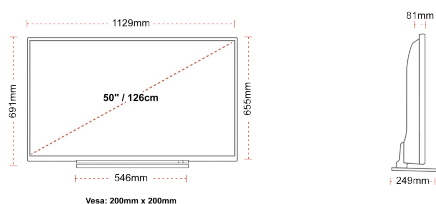

**HIGHLIGHTS**

- ⊗ Android TV
- ⊗ Google Assistant
- ⊗ Chromecast Built in
- ⊗ 4K UHD HDR
- ⊗ Dolby Vision HDR
- ⊗ Google Play Store

**CONNECTIONS**

**SIZE**

**DISPLAY**

Screen Size (inch / cm)	50" / 126cm
Panel Type	DLED
Resolution	Ultra HD (3840 x 2160)
Brightness	350

**MECHANICAL**

Boxed dimensions (mm)	1215 x 154 x 780
Dimensions with stand (mm)	1129 x 249 x 691
Dimensions without Stand (mm)	1129 x 81 x 655
Gross Weight (kg)	17
Net Weight (kg)	13
VESA (Wall mount) WxH	200mm x 200mm
Screw Size	M6