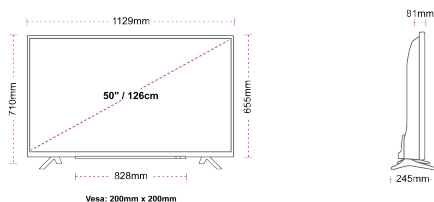

G
71kWh/1000

G
HDR
71kWh/1000

HIGHLIGHTS

- ⊗ Android TV
- ⊗ Google Assistant
- ⊗ Chromecast Built in
- ⊗ 4K UHD HDR
- ⊗ Dolby Vision HDR
- ⊗ Google Play Store

CONNECTIONS

SIZE

DISPLAY

Screen Size (inch / cm)	50" / 126cm
Panel Type	DLED
Resolution	Ultra HD (3840 x 2160)
Brightness	350

MECHANICAL

Boxed dimensions (mm)	1215 x 154 x 780
Dimensions with stand (mm)	1129 x 245 x 710
Dimensions without Stand (mm)	1129 x 81 x 655
Gross Weight (kg)	14,5
Net Weight (kg)	10,5
VESA (Wall mount) WxH	200mm x 200mm
Screw Size	M6