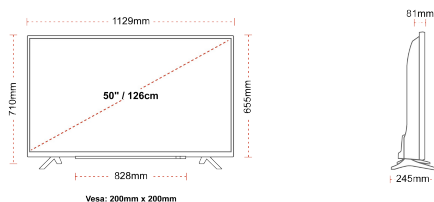

**DISPLAY**

Screen Size (inch / cm)	50" / 126cm
Panel Type	DLED
Resolution	Ultra HD (3840 x 2160)
Brightness	350

**SOUND**

Dolby Audio™	Yes
Audio Output Power (RMS)	2x10W
Speaker Type	Down Firing
Internal Subwoofer	No
Sound Modes	Music, Movie, Speech, Classic, Flat, User
DTS	Yes
Equalizer	5 band
Onkyo	Sound by Onkyo

**MECHANICAL**

Boxed dimensions (mm)	1215 x 154 x 780
Dimensions with stand (mm)	1129 x 245 x 710
Dimensions without Stand (mm)	1129 x 81 x 655
Gross Weight (kg)	14,5
Net Weight (kg)	10,5
VESA (Wall mount) WxH	200mm x 200mm
Screw Size	M6