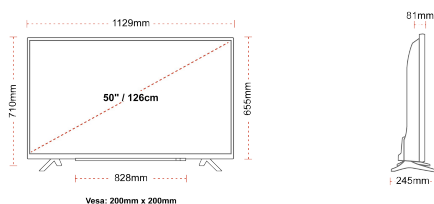

**DISPLAY**

Screen Size (inch / cm)	50" / 126cm
Panel Type	DLED
Resolution	Ultra HD (3840 x 2160)
Brightness	350

**SOUND**

Dolby Audio™	Yes
Audio Output Power (RMS)	2x10W
Speaker Type	Down Firing
Internal Subwoofer	No
Sound Modes	Music, Movie, Speech, Classic, Flat, User
DTS	Yes
Equalizer	5 band
Onkyo	Sound by Onkyo

**MECHANICAL**

Boxed dimensions (mm)	1215 x 154 x 780
Dimensions with stand (mm)	1129 x 245 x 710
Dimensions without Stand (mm)	1129 x 81 x 655
Gross Weight (kg)	14,5
Net Weight (kg)	10,5
VESA (Wall mount) WxH	200mm x 200mm
Screw Size	M6