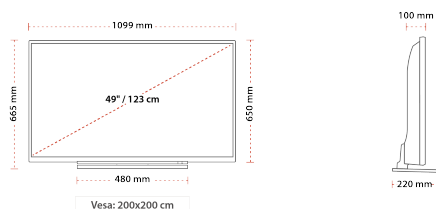

SIZE

DISPLAY

Screen Size (inch / cm)	49" / 124cm
Panel Type	D-LED
Resolution	UHD (3840 x 2160)

SOUND

Dolby Audio™	Dolby™ Digital Plus (DD+)
Audio Output Power (RMS)	2x10W
Speaker Type	Speaker Box
Internal Subwoofer	Yes
Sound Modes	Music, Movie, Speech, Classic, Flat, User
DTS	DTS™ HD + DTS™ TruSurround
Equalizer	5 Band