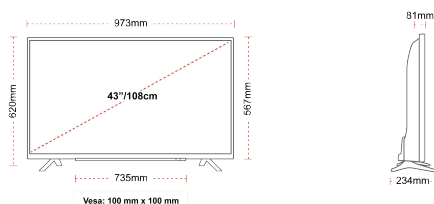

G
54kWh/1000

G
HDR
54kWh/1000

HIGHLIGHTS

- ⌕ Android TV
- ⌕ Google Assistant
- ⌕ Chromecast Built in
- ⌕ 4K UHD HDR
- ⌕ Dolby Vision HDR
- ⌕ Google Play Store

CONNECTIONS

SIZE

DISPLAY

Screen Size (inch / cm)	43" / 108cm
Panel Type	Direct Back Light (DLED)
Resolution	Ultra HD (3840 x 2160)
Brightness	350

MECHANICAL

Boxed dimensions (mm)	1085 x 154 x 710
Dimensions with stand (mm)	973 x 234 x 620
Dimensions without Stand (mm)	973 x 81 x 567
Gross Weight (kg)	11
Net Weight (kg)	8
VESA (Wall mount) WxH	100mm x 100mm
Screw Size	M4