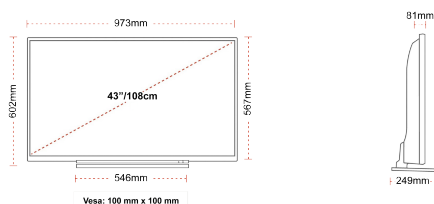

SIZE

DISPLAY

Screen Size (inch / cm)	43" / 108cm
Panel Type	DLED
Resolution	Ultra HD (3840 x 2160)
Brightness	350

SOUND

Dolby Audio™	Yes
Audio Output Power (RMS)	2x10W
Speaker Type	Down Firing
Internal Subwoofer	No
Sound Modes	Music, Movie, Speech, Classic, Flat, User
DTS	Yes
Equalizer	Yes
Onkyo	Sound by Onkyo

MECHANICAL

Boxed dimensions (mm)	1085 x 154 x 710
Dimensions with stand (mm)	973 x 249 x 599
Dimensions without Stand (mm)	973 x 81 x 567
Gross Weight (kg)	14
Net Weight (kg)	10
VESA (Wall mount) WxH	100mm x 100mm
Screw Size	M4