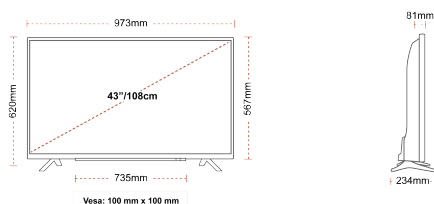

G

54kWh/1000

G

HDR
 88kWh/1000

HIGHLIGHTS

- ⌚ 4K HDR UHD
- ⌚ TRU Picture Engine
- ⌚ Dolby Vision HDR
- ⌚ HDR10 & HLG
- ⌚ Internal WLAN
- ⌚ 2x HDMI, 1x USB

CONNECTIONS

SIZE

DISPLAY

Screen Size (inch / cm)	43" / 108cm
Panel Type	DLED
Resolution	Ultra HD (3840 x 2160)
Brightness	350

SOUND

Dolby Audio™	Yes
Audio Output Power (RMS)	2x10W
Speaker Type	Down Firing
Internal Subwoofer	No
Sound Modes	Music, Movie, Speech, Classic, Flat, User
DTS	DTS HD + DTS TruSurround
Equalizer	5 Band
Onkyo	No

MECHANICAL

Boxed dimensions (mm)	1085 x 154 x 710
Dimensions with stand (mm)	973 x 234 x 620
Dimensions without Stand (mm)	973 x 81 x 567
Gross Weight (kg)	11
Net Weight (kg)	7,5
VESA (Wall mount) WxH	100mm x 100mm
Screw Size	M4