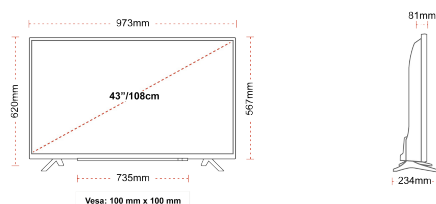

G

54kWh/1000

G

HDR
 88kWh/1000

HIGHLIGHTS

- ⌕ 4K HDR UHD
- ⌕ TRU Picture Engine
- ⌕ Dolby Vision HDR
- ⌕ HDR10 & HLG
- ⌕ Internal WLAN
- ⌕ 2x HDMI, 1x USB

CONNECTIONS

SIZE

DISPLAY

Screen Size (inch / cm)	43" / 108cm
Panel Type	DLED
Resolution	Ultra HD (3840 x 2160)
Brightness	350

SOUND

Dolby Audio™	Yes
Audio Output Power (RMS)	2x10W
Speaker Type	Down Firing
Internal Subwoofer	No
Sound Modes	Music, Movie, Speech, Classic, Flat, User
DTS	DTS HD + DTS TruSurround
Equalizer	5 Band
Onkyo	No

MECHANICAL

Boxed dimensions (mm)	1085 x 154 x 710
Dimensions with stand (mm)	973 x 234 x 620
Dimensions without Stand (mm)	973 x 81 x 567
Gross Weight (kg)	11
Net Weight (kg)	7,5
VESA (Wall mount) WxH	100mm x 100mm
Screw Size	M4