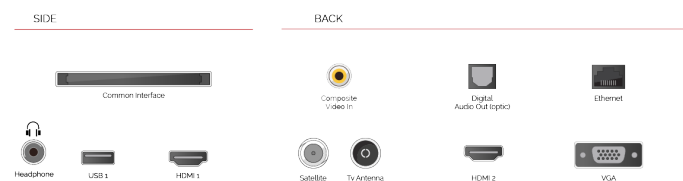

G

54kWh/1000

G

HDR
 88kWh/1000

HIGHLIGHTS

- ⌚ 4K HDR UHD
- ⌚ TRU Picture Engine
- ⌚ Dolby Vision HDR
- ⌚ HDR10 & HLG
- ⌚ Internal WLAN
- ⌚ 2x HDMI, 1x USB

CONNECTIONS

SIZE

DISPLAY

Screen Size (inch / cm)	43" / 108cm
Panel Type	DLED
Resolution	Ultra HD (3840 x 2160)
Brightness	350

SOUND

Dolby Audio™	Yes
Audio Output Power (RMS)	2x10W
Speaker Type	Down Firing
Internal Subwoofer	No
Sound Modes	Music, Movie, Speech, Classic, Flat, User
DTS	DTS HD + DTS TruSurround
Equalizer	5 Band
Onkyo	No