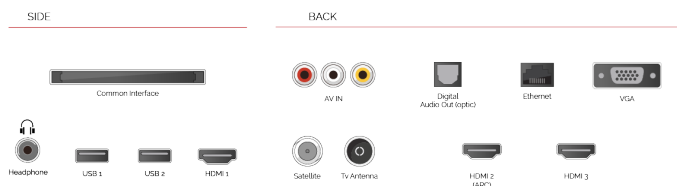

32kWh/1000

**HIGHLIGHTS**

- ⊗ Android TV
- ⊗ Google Assistant
- ⊗ Chromecast Built in
- ⊗ Google Play Store
- ⊗ 3x HDMI, 2x USB
- ⊗ Internal WLAN & Bluetooth

**CONNECTIONS**

**SIZE**

**DISPLAY**

|                         |                   |
|-------------------------|-------------------|
| Screen Size (inch / cm) | 32" / 80cm        |
| Panel Type              | DLED              |
| Resolution              | FHD (1920 x 1080) |
| Brightness              | 250               |