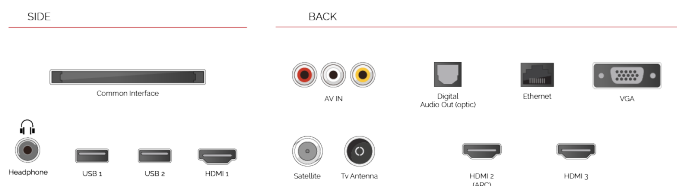

- ⊗ Android TV
- ⊗ Google Assistant
- ⊗ Chromecast Built in
- ⊗ Google Play Store
- ⊗ 3x HDMI, 2x USB
- ⊗ Internal WLAN & Bluetooth

CONNECTIONS

SIZE

DISPLAY

Screen Size (inch / cm)	32" / 80cm
Panel Type	DLED
Resolution	FHD (1920 x 1080)
Brightness	250