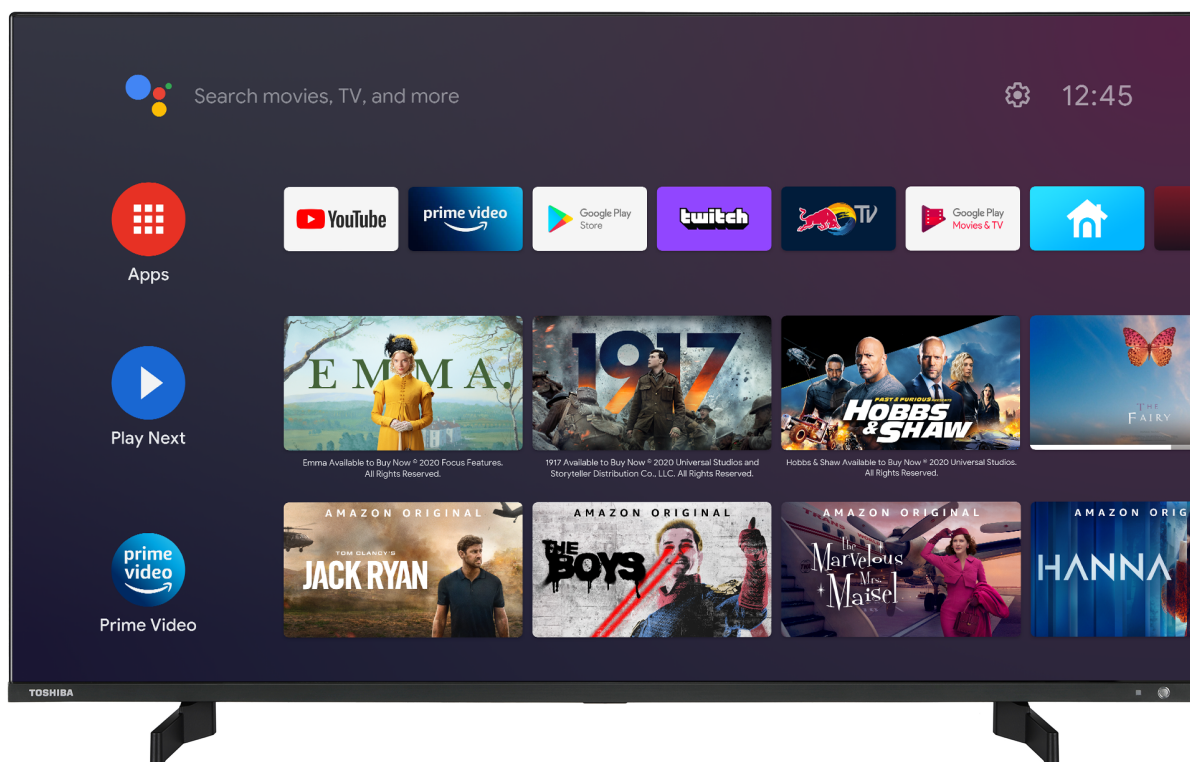

## UA5D Series

43UA5D63DG

EAN: 4024862127763

androidtv

T R U PICTURE ENGINE

Dolby Vision Dolby Atmos

POWERED BY ONKYO

Chromecast built-in