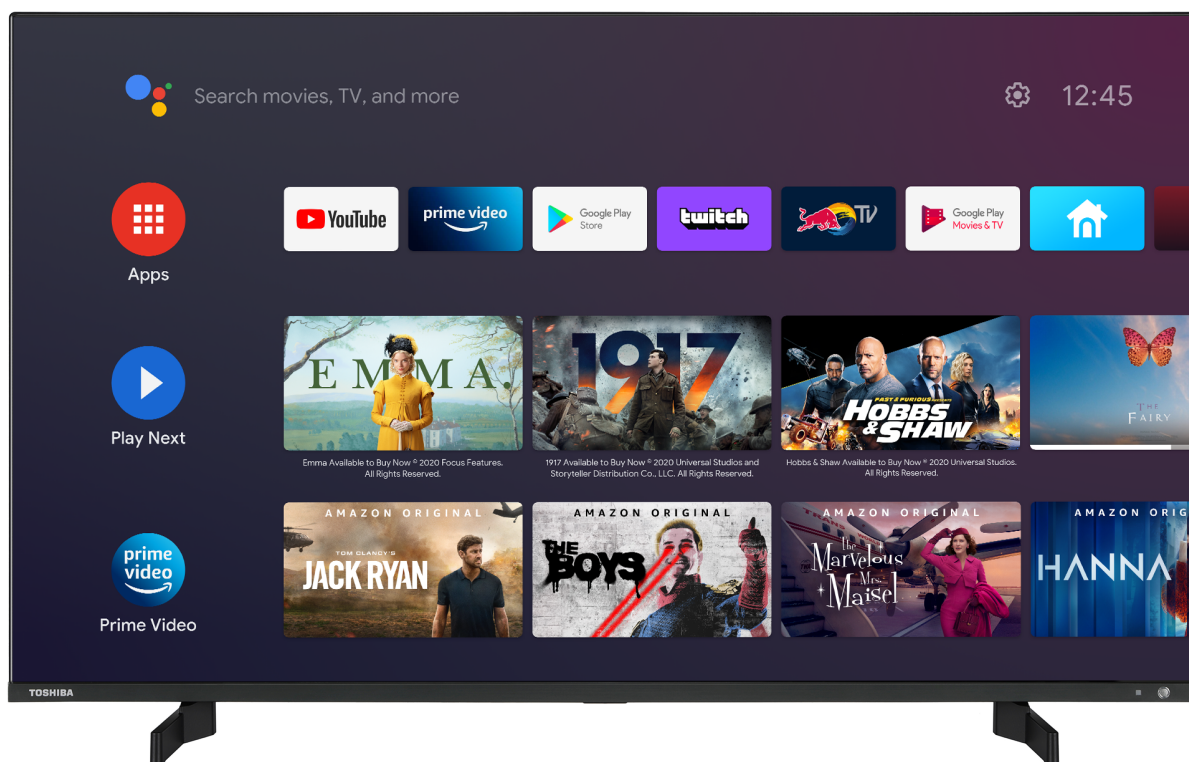

## UA5D Series

43UA5D63DG

EAN: 4024862127763

androidtv

T R U PICTURE ENGINE

Dolby Vision Dolby Atmos

POWERED BY ONKYO

Chromecast built-in