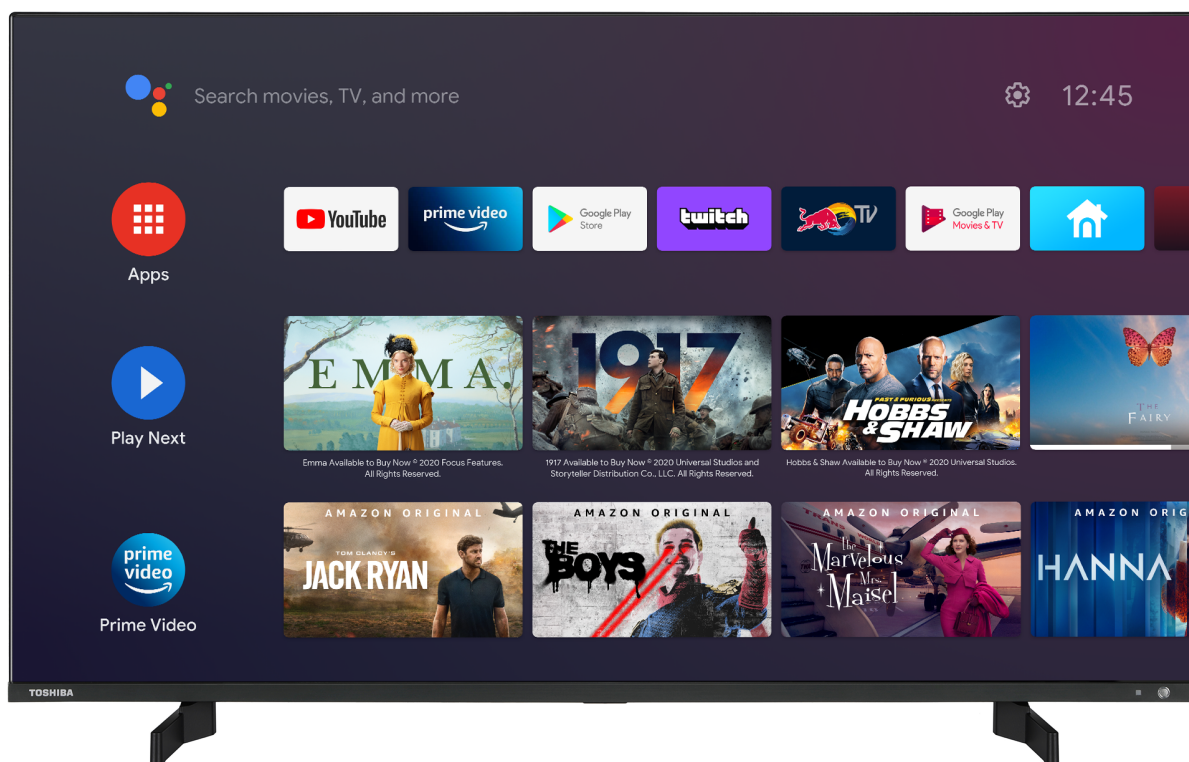

## UA5D Series

43UA5D63DG

EAN: 4024862127763

androidtv

T R U  
PICTURE ENGINE

Dolby Vision Dolby Atmos

POWERED BY  
ONKYO

Chromecast  
built-in