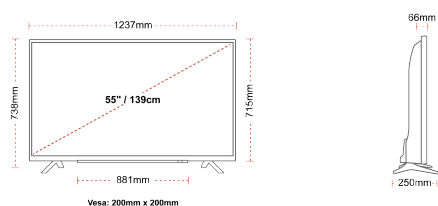

## SIZE

## DISPLAY

Screen Size (inch / cm)	55" / 139cm
Panel Type	Direct Back Light (DLED)
Resolution	Ultra HD (3840 x 2160)
Brightness	350

## MECHANICAL

Boxed dimensions (mm)	1369 x 154 x 860
Dimensions with stand (mm)	1237 x 250 x 738
Dimensions without Stand (mm)	1237 x 66 x 715
Gross Weight (kg)	19,5
Net Weight (kg)	14,5
VESA (Wall mount) WxH	200mm x 200mm
Screw Size	M6