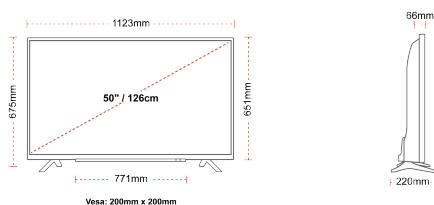

SIZE

DISPLAY

Screen Size (inch / cm)	50" / 126cm
Panel Type	Direct Back Light (DLED)
Resolution	Ultra HD (3840 x 2160)
Brightness	350

SOUND

Dolby Audio™	Yes
Audio Output Power (RMS)	2x10W
Speaker Type	Down Firing
Internal Subwoofer	Yes
Sound Modes	Smart, Movie, Music, News
DTS	Yes
Equalizer	5 band
Onkyo	Sound by Onkyo

MECHANICAL

Boxed dimensions (mm)	1215 x 154 x 780
Dimensions with stand (mm)	1123 x 220 x 675
Dimensions without Stand (mm)	1123 x 66 x 651
Gross Weight (kg)	15,5
Net Weight (kg)	11,5
VESA (Wall mount) WxH	200mm x 200mm
Screw Size	M6