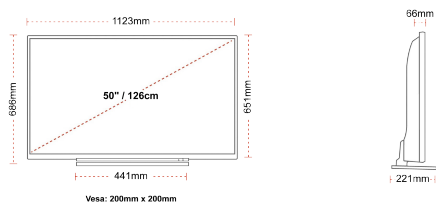

**SIZE**

**DISPLAY**

Screen Size (inch / cm)	50" / 126cm
Panel Type	DLED
Resolution	Ultra HD (3840 x 2160)
Brightness	320

**SOUND**

Dolby Audio™	Yes
Audio Output Power (RMS)	2x10W
Speaker Type	Down Firing
Internal Subwoofer	No
Sound Modes	Music, Movie, Speech, Classic, Flat, User
DTS	Yes
Equalizer	5 band
Onkyo	Sound by Onkyo

**MECHANICAL**

Boxed dimensions (mm)	1215 x 154 x 780
Dimensions with stand (mm)	1123 x 221 x 686
Dimensions without Stand (mm)	1123 x 66 x 651
Gross Weight (kg)	18,5
Net Weight (kg)	14,5
VESA (Wall mount) WxH	200mm x 200mm
Screw Size	M6