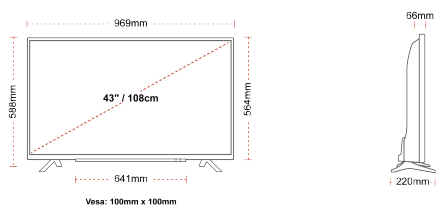

SIZE

DISPLAY

Screen Size (inch / cm)	43" / 108cm
Panel Type	Direct Back Light (DLED)
Resolution	Ultra HD (3840 x 2160)
Brightness	350

SOUND

Dolby Audio™	Yes
Audio Output Power (RMS)	2x10W
Speaker Type	Down Firing
Internal Subwoofer	Yes
Sound Modes	Smart, Movie, Music, News
DTS	Yes
Equalizer	5 band
Onkyo	Sound by Onkyo

MECHANICAL

Boxed dimensions (mm)	1085 x 154 x 710
Dimensions with stand (mm)	969 x 220 x 588
Dimensions without Stand (mm)	969 x 66 x 564
Gross Weight (kg)	11
Net Weight (kg)	8
VESA (Wall mount) WxH	100mm x 100mm
Screw Size	M4