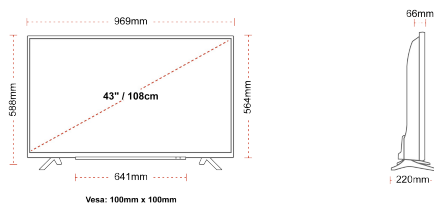

SIZE

DISPLAY

Screen Size (inch / cm)	43" / 108cm
Panel Type	Direct Back Light (DLED)
Resolution	Ultra HD (3840 x 2160)
Brightness	350

SOUND

Dolby Audio™	Yes
Audio Output Power (RMS)	2x10W
Speaker Type	Down Firing
Internal Subwoofer	Yes
Sound Modes	Smart, Movie, Music, News
DTS	Yes
Equalizer	5 band
Onkyo	Sound by Onkyo

MECHANICAL

Boxed dimensions (mm)	1085 x 154 x 710
Dimensions with stand (mm)	969 x 220 x 588
Dimensions without Stand (mm)	969 x 66 x 564
Gross Weight (kg)	11
Net Weight (kg)	8
VESA (Wall mount) WxH	100mm x 100mm
Screw Size	M4