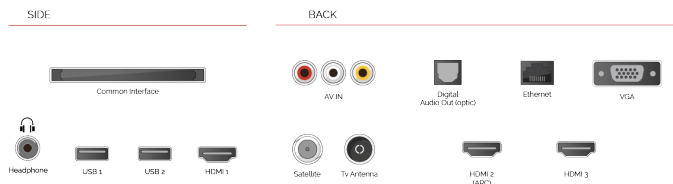

E

42kWh/1000

E

HIGHLIGHTS

- ⌕ Android TV
- ⌕ Google Assistant
- ⌕ Chromecast Built in
- ⌕ Google Play Store
- ⌕ 3x HDMI, 2x USB
- ⌕ Internal WLAN & Bluetooth

CONNECTIONS

SIZE

DISPLAY

Screen Size (inch / cm)	43" / 108cm
Panel Type	Direct Back Light (DLED)
Resolution	FHD (1920 x 1080)
Brightness	300

SOUND

Dolby Audio™	Yes
Audio Output Power (RMS)	2x8W
Speaker Type	Down Firing
Internal Subwoofer	No
Sound Modes	Music, Movie, Speech, Classic, Flat, User
DTS	No
Equalizer	5 band
Onkyo	No