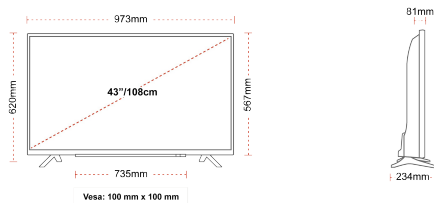

DISPLAY

Screen Size (inch / cm)	43" / 108cm
Panel Type	Direct Back Light (DLED)
Resolution	FHD (1920 x 1080)
Brightness	300

SOUND

Dolby Audio™	Yes
Audio Output Power (RMS)	2x8W
Speaker Type	Down Firing
Internal Subwoofer	No
Sound Modes	Music, Movie, Speech, Classic, Flat, User
DTS	No
Equalizer	5 band
Onkyo	No

ACCESSORIES

Remote Control	Yes
Remote Control Battery	Yes
Quick Start Guide	Yes
Small Remote Control	No
RC Bluetooth Support	Yes

VIDEO

Wide Color Gamut	No
HDR	Yes
Picture Modes	Dynamic, Game, Sports, Cinema, Natural, User
Dolby Vision HDR	No
TRU Flow	No
TRU Resolution	No
TRU Micro Dimming	No

TUNER / BROADCASTING

HEVC (H.265) Decoder	Yes
Tuner Type	HD DVB-T2/C/S2
UHD from Satellite	No
Dual Tuner	No
Electronic Program Guide (EPG)	Yes
Auto Search	Yes
Program Storage Capacity (Analog)	200
Program Storage Capacity (Digital S/S2)	10000
Program Storage Capacity (Digital T/T2/C)	1000+1000

CONNECTIONS

CI+	Yes
HDMI™	3 HDMI
USB	2 USB
Component (YPbPr) in	via VGA
Composite Video/Audio in	Yes
Scart	No
Ethernet	Yes
Headphone Out	Yes
Antenna Input	Yes
VGA (PC in - D-Sub15)	Yes

SMART TV FEATURES

HBBTV ver 2.0.2	Yes
Audio-Video Sharing (AVS)	No
Smart Portal	Android TV
Toshiba TV Smart Center	No
Web Browser	No
Netflix	Yes
YouTube™	Yes
Bluetooth	Yes
Screen Mirroring	Chromecast
Prime Video	Yes
Google Assistant	Google Assistant
Amazon Alexa	No

MECHANICAL

Boxed dimensions (mm)	1085 x 154 x 710
Dimensions with stand (mm)	973 x 234 x 620
Dimensions without Stand (mm)	973 x 81 x 567
Gross Weight (kg)	11
Net Weight (kg)	8
VESA (Wall mount) WxH	100mm x 100mm
Screw Size	M4

POWER / ENERGY

Stand-By Energy Consumption (Average)	<0.5W
Working Voltage - Frequency	220-240V AC
12V TV (Mobile TV)	No