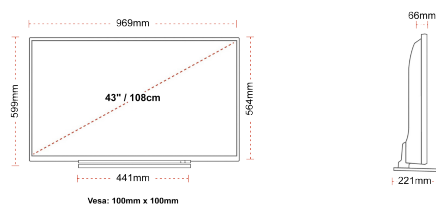

DISPLAY

Screen Size (inch / cm)	43" / 108cm
Panel Type	DLED
Resolution	Ultra HD (3840 x 2160)
Brightness	320

SOUND

Dolby Audio™	Yes
Audio Output Power (RMS)	2x10W
Speaker Type	Down Firing
Internal Subwoofer	No
Sound Modes	Music, Movie, Speech, Classic, Flat, User
DTS	Yes
Equalizer	5 band
Onkyo	Sound by Onkyo

MECHANICAL

Boxed dimensions (mm)	1085 x 154 x 710
Dimensions with stand (mm)	969 x 221 x 599
Dimensions without Stand (mm)	969 x 66 x 564
Gross Weight (kg)	15,0
Net Weight (kg)	11,0
VESA (Wall mount) WxH	100mm x 100mm
Screw Size	M4