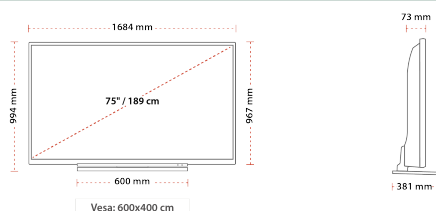

## SIZE

## DISPLAY

|                         |                   |
|-------------------------|-------------------|
| Screen Size (inch / cm) | 75" / 190cm       |
| Panel Type              | D-LED             |
| Resolution              | UHD (3840 x 2160) |
| Brightness              | 350               |

## MECHANICAL

|                               |                   |
|-------------------------------|-------------------|
| Boxed dimensions (mm)         | 1948 x 210 x 1170 |
| Dimensions with stand (mm)    | 381 x 1684 x 994  |
| Dimensions without Stand (mm) | 73 x 1684 x 967   |
| Gross Weight (kg)             | 55,5              |
| Net Weight (kg)               | 43,5              |
| VESA (Wall mount) WxH         | 600 x 400         |