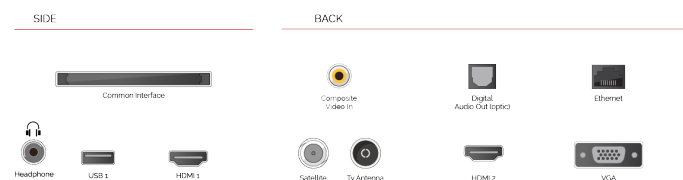

T R U
RESOLUTION

Automatically up-scales non 4K content so you can experience your favourite movies and TV shows in the highest resolution.

T R U
FLOW

Predicts the frame in between the frames to create smoother viewing in fast-paced scenes. Perfect for sport and movies.

T R U
MICRO DIMMING

Enhances the contrast of an image by optimising the darker and brighter regions to create a more realistic image.

HIGHLIGHTS

- ⌵ 4K HDR UHD
- ⌵ TRU Picture Engine
- ⌵ 4x HDMI, 2x USB
- ⌵ Dolby Vision HDR
- ⌵ Wide Color Gamut (WCG)
- ⌵ Sound by Onkyo

CONNECTIONS

SIZE

DISPLAY

Screen Size (inch / cm)	65" / 164cm
Panel Type	DLED
Resolution	Ultra HD (3840 x 2160)
Brightness	350

SOUND

Dolby Audio™	Yes
Audio Output Power (RMS)	2x12W + 12W
Speaker Type	Down Firing
Internal Subwoofer	Yes
Sound Modes	Music, Movie, Speech, Classic, Flat, User
DTS	DTS HD + DTS TruSurround
Equalizer	5 Band
Onkyo	Sound by Onkyo