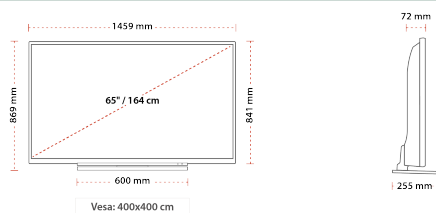

CONNECTIONS

SIZE

DISPLAY

Screen Size (inch / cm)	65" / 164cm
Panel Type	DLED
Resolution	Ultra HD (3840 x 2160)
Brightness	350

SOUND

Dolby Audio™	Yes
Audio Output Power (RMS)	2x12W + 12W
Speaker Type	Down Firing
Internal Subwoofer	Yes
Sound Modes	Music, Movie, Speech, Classic, Flat, User
DTS	DTS HD + DTS TruSurround
Equalizer	5 Band
Onkyo	Sound by Onkyo

MECHANICAL

Boxed dimensions (mm)	1620 X 190 X 1006
Dimensions with stand (mm)	255 x 1459 x 869
Dimensions without Stand (mm)	72 x 1459 x 841
Gross Weight (kg)	37
Net Weight (kg)	30
VESA (Wall mount) WxH	400mm x 400mm