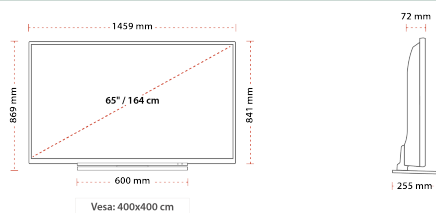

DISPLAY

Screen Size (inch / cm)	65" / 164cm
Panel Type	DLED
Resolution	Ultra HD (3840 x 2160)
Brightness	350

SOUND

Dolby Audio™	Yes
Audio Output Power (RMS)	2x12W + 12W
Speaker Type	Down Firing
Internal Subwoofer	Yes
Sound Modes	Music, Movie, Speech, Classic, Flat, User
DTS	DTS HD + DTS TruSurround
Equalizer	5 Band
Onkyo	Sound by Onkyo

ACCESSORIES

Remote Control	Yes
Remote Control Battery	Yes
Quick Start Guide	Yes
Small Remote Control	No

VIDEO

Wide Color Gamut	Yes
HDR	Yes
Dolby Vision HDR	Yes
TRU Flow	Yes
TRU Resolution	Yes
TRU Micro Dimming	Yes

TUNER / BROADCASTING

HEVC (H.265) Decoder	Yes
Tuner Type	HD DVB-T2/C/S2
UHD from Satellite	Yes
Dual Tuner	No
Electronic Program Guide (EPG)	Yes
Auto Search	Yes
Program Storage Capacity (Analog)	800
Program Storage Capacity (Digital S/S2)	10000
Program Storage Capacity (Digital T/T2/C)	800

CONNECTIONS

CI+	Yes
HDMI™	4 HDMI
USB	2 USB
Component (YPbPr) in	via VGA
Composite Video/Audio in	Yes
Scart	No
Ethernet	Yes
Headphone Out	Yes
Antenna Input	Yes
VGA (PC in - D-Sub15)	Yes

SMART TV FEATURES

HBBTV ver 2.0.2	Yes
Audio-Video Sharing (AVS)	Yes
Smart Portal	Toshiba
Toshiba TV Smart Center	Yes
Web Browser	Yes
Netflix	Yes
YouTube™	Yes
Bluetooth	Yes
Screen Mirroring	Miracast
Prime Video	Yes
Amazon Alexa	Works with Alexa

MECHANICAL

Boxed dimensions (mm)	1620 X 190 X 1006
Dimensions with stand (mm)	255 x 1459 x 869
Dimensions without Stand (mm)	72 x 1459 x 841
Gross Weight (kg)	37
Net Weight (kg)	30
VESA (Wall mount) WxH	400mm x 400mm

POWER / ENERGY

Energy Class (ErP Rank)	A+
Stand-By Energy Consumption (Average)	<0.5W
SDR on mode energy consumption (kWh / 1000h)	118W
Working Voltage - Frequency	220-240VAC 50Hz
Luminance %	72%
12V TV (Mobile TV)	No