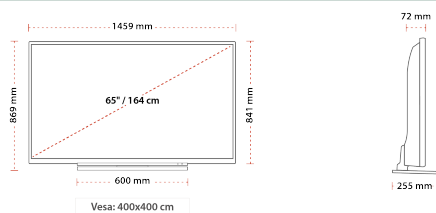

## SIZE

## DISPLAY

|                         |                        |
|-------------------------|------------------------|
| Screen Size (inch / cm) | 65" / 164cm            |
| Panel Type              | DLED                   |
| Resolution              | Ultra HD (3840 x 2160) |
| Brightness              | 350                    |