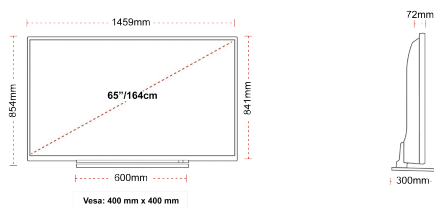

## SIZE

## DISPLAY

Screen Size (inch / cm)	65" / 164cm
Panel Type	DLED
Resolution	Ultra HD (3840 x 2160)
Brightness	350

## MECHANICAL

Boxed dimensions (mm)	1620 X 190 X 1006
Dimensions with stand (mm)	1459 x 300 x 854
Dimensions without Stand (mm)	1459 x 72 x 841
Gross Weight (kg)	38,5
Net Weight (kg)	31
VESA (Wall mount) WxH	400mm x 400mm