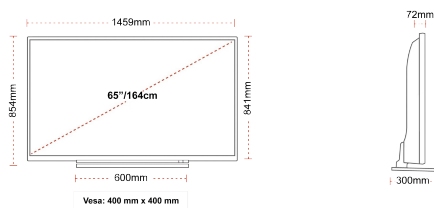

HIGHLIGHTS

- ⌚ 4K HDR UHD
- ⌚ TRU Picture Engine
- ⌚ 4x HDMI, 2x USB
- ⌚ Dolby Vision HDR
- ⌚ Wide Color Gamut (WCG)
- ⌚ Sound by Onkyo

CONNECTIONS

SIZE

DISPLAY

Screen Size (inch / cm)	65" / 164cm
Panel Type	DLED
Resolution	Ultra HD (3840 x 2160)
Brightness	350

MECHANICAL

Boxed dimensions (mm)	1620 X 190 X 1006
Dimensions with stand (mm)	1459 x 300 x 854
Dimensions without Stand (mm)	1459 x 72 x 841
Gross Weight (kg)	38,5
Net Weight (kg)	31
VESA (Wall mount) WxH	400mm x 400mm