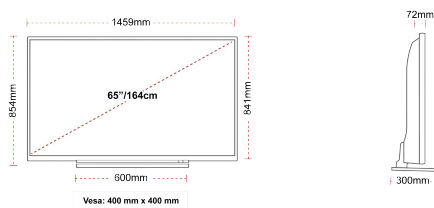

HIGHLIGHTS

- ⌕ 4K HDR UHD
- ⌕ TRU Picture Engine
- ⌕ 4x HDMI, 2x USB
- ⌕ Dolby Vision HDR
- ⌕ Wide Color Gamut (WCG)
- ⌕ Sound by Onkyo

CONNECTIONS

SIZE

DISPLAY

Screen Size (inch / cm)	65" / 164cm
Panel Type	DLED
Resolution	Ultra HD (3840 x 2160)
Brightness	350

MECHANICAL

Boxed dimensions (mm)	1620 X 190 X 1006
Dimensions with stand (mm)	1459 x 300 x 854
Dimensions without Stand (mm)	1459 x 72 x 841
Gross Weight (kg)	38,5
Net Weight (kg)	31
VESA (Wall mount) WxH	400mm x 400mm