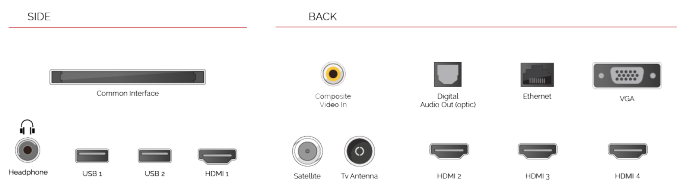

G
109kWh/1000

G
HDR
109kWh/1000

HIGHLIGHTS

- ⌕ Android TV
- ⌕ Chromecast Built in
- ⌕ 4K UHD HDR
- ⌕ Dolby Vision HDR
- ⌕ Google Play Store

CONNECTIONS

SIZE

DISPLAY

Screen Size (inch / cm)	65" / 164cm
Panel Type	DLED
Resolution	Ultra HD (3840 x 2160)
Brightness	320