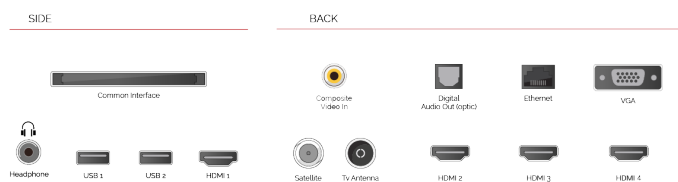

**G**  
109kWh/1000

**G**  
**HDR**  
109kWh/1000

**HIGHLIGHTS**

- ⌕ Android TV
- ⌕ Chromecast Built in
- ⌕ 4K UHD HDR
- ⌕ Dolby Vision HDR
- ⌕ Google Play Store

**CONNECTIONS**

**SIZE**

**DISPLAY**

Screen Size (inch / cm)	65" / 164cm
Panel Type	DLED
Resolution	Ultra HD (3840 x 2160)
Brightness	320