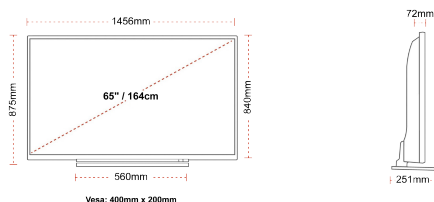

**G**  
109kWh/1000

**G**  
**HDR**  
109kWh/1000

**HIGHLIGHTS**

- ⌵ Android TV
- ⌵ Chromecast Built in
- ⌵ 4K UHD HDR
- ⌵ Dolby Vision HDR
- ⌵ Google Play Store

**CONNECTIONS**

**SIZE**

**DISPLAY**

Screen Size (inch / cm)	65" / 164cm
Panel Type	DLED
Resolution	Ultra HD (3840 x 2160)
Brightness	320

**MECHANICAL**

Boxed dimensions (mm)	1607 x 152 x 984
Dimensions with stand (mm)	1456 x 251 x 875
Dimensions without Stand (mm)	1456 x 72 x 840
Gross Weight (kg)	32,00
Net Weight (kg)	24,50
VESA (Wall mount) WxH	400mm x 200mm
Screw Size	M6