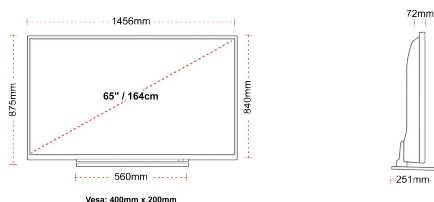

SIZE

DISPLAY

Screen Size (inch / cm)	65" / 164cm
Panel Type	DLED
Resolution	Ultra HD (3840 x 2160)
Brightness	320

SOUND

Dolby Audio™	Yes
Audio Output Power (RMS)	2x12W
Speaker Type	Down Firing
Internal Subwoofer	No
Sound Modes	Music, Movie, Speech, Classic, Flat, User
DTS	Yes
Equalizer	5 band
Onkyo	Sound by Onkyo

MECHANICAL

Boxed dimensions (mm)	1607 x 152 x 984
Dimensions with stand (mm)	1456 x 251 x 875
Dimensions without Stand (mm)	1456 x 72 x 840
Gross Weight (kg)	32,00
Net Weight (kg)	24,50
VESA (Wall mount) WxH	400mm x 200mm
Screw Size	M6