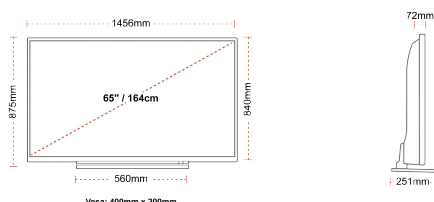

G
109kWh/1000

G
HDR
109kWh/1000

HIGHLIGHTS

- ⌕ Android TV
- ⌕ Chromecast Built in
- ⌕ 4K UHD HDR
- ⌕ Dolby Vision HDR
- ⌕ Google Play Store

CONNECTIONS

SIZE

DISPLAY

Screen Size (inch / cm)	65" / 164cm
Panel Type	DLED
Resolution	Ultra HD (3840 x 2160)
Brightness	320

MECHANICAL

Boxed dimensions (mm)	1607 x 152 x 984
Dimensions with stand (mm)	1456 x 251 x 875
Dimensions without Stand (mm)	1456 x 72 x 840
Gross Weight (kg)	32,00
Net Weight (kg)	24,50
VESA (Wall mount) WxH	400mm x 200mm
Screw Size	M6