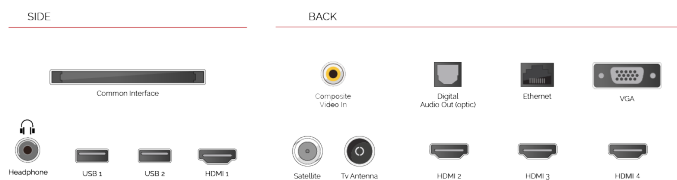

SIZE

DISPLAY

Screen Size (inch / cm)	65" / 164cm
Panel Type	DLED
Resolution	Ultra HD (3840 x 2160)
Brightness	320

SOUND

Dolby Audio™	Yes
Audio Output Power (RMS)	2x12W
Speaker Type	Down Firing
Internal Subwoofer	No
Sound Modes	Music, Movie, Speech, Classic, Flat, User
DTS	Yes
Equalizer	5 band
Onkyo	Sound by Onkyo