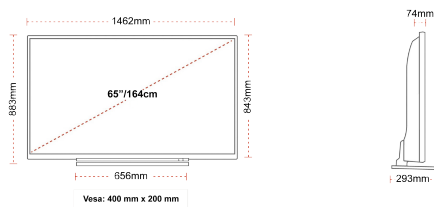

DISPLAY

Screen Size (inch / cm)	65" / 164cm
Panel Type	DLED
Resolution	Ultra HD (3840 x 2160)
Brightness	350

SOUND

Dolby Audio™	Yes
Audio Output Power (RMS)	2x12W
Speaker Type	Down Firing
Internal Subwoofer	No
Sound Modes	Music, Movie, Speech, Classic, Flat, User
DTS	Yes
Equalizer	Yes
Onkyo	Sound by Onkyo

MECHANICAL

Boxed dimensions (mm)	1620 x 165 x 995
Dimensions with stand (mm)	1462 x 293 x 879
Dimensions without Stand (mm)	1462 x 74 x 843
Gross Weight (kg)	31
Net Weight (kg)	24
VESA (Wall mount) WxH	400mm x 200mm
Screw Size	M6