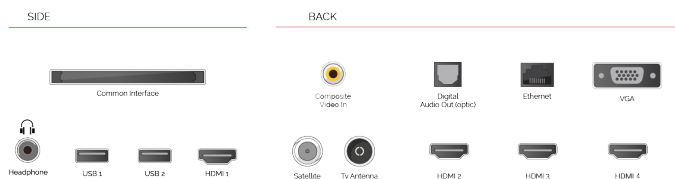

CONNECTIONS

SIZE

DISPLAY

Screen Size (inch / cm)	65" / 164cm
Panel Type	DLED
Resolution	Ultra HD (3840 x 2160)
Brightness	350

SOUND

Dolby Audio™	Yes
Audio Output Power (RMS)	2x12W
Speaker Type	Down Firing
Internal Subwoofer	No
Sound Modes	Music, Movie, Speech, Classic, Flat, User
DTS	Yes
Equalizer	5 band
Onkyo	No