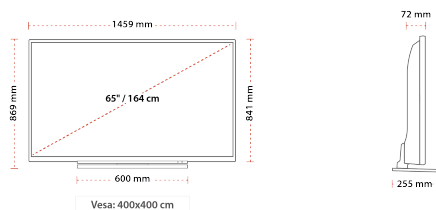

## SIZE

## DISPLAY

Screen Size (inch / cm)	65" / 165cm
Panel Type	D-LED
Resolution	UHD (3840 x 2160)
Brightness	350