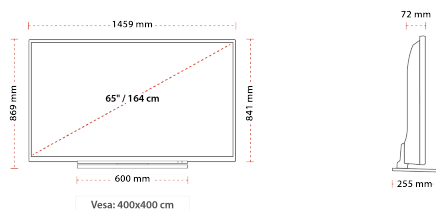

CONNECTIONS

SIZE

DISPLAY

Screen Size (inch / cm)	65" / 165cm
Panel Type	D-LED
Resolution	UHD (3840 x 2160)
Brightness	350

SOUND

Dolby Audio™	Yes
Audio Output Power (RMS)	2x12W
Speaker Type	Downfiring Speaker Box
Internal Subwoofer	No
Sound Modes	Music, Movie, Speech, Classic, Flat, User
DTS	DTSTM HD + DSTM TruSurround
Equalizer	5 Band