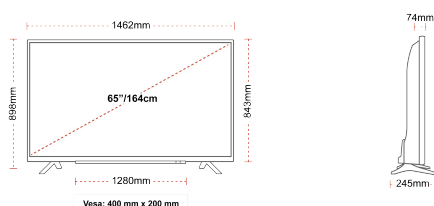

## SIZE

## DISPLAY

Screen Size (inch / cm)	65" / 164cm
Panel Type	D-LED
Resolution	UHD (3840 x 2160)
Brightness	350

## MECHANICAL

Boxed dimensions (mm)	1620 x 165 x 995
Dimensions with stand (mm)	1462 x 245 x 898
Dimensions without Stand (mm)	1462 x 74 x 843
VESA (Wall mount) WxH	400mm x 200mm