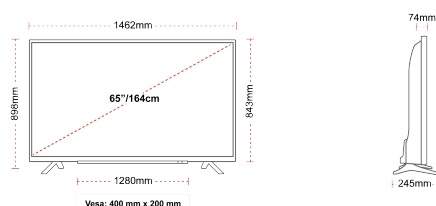

HIGHLIGHTS

- ⌵ Ultra HD (4K)
- ⌵ 3x HDMI, 2x USB
- ⌵ Dolby Vision HDR
- ⌵ Sound by Onkyo
- ⌵ HDR10
- ⌵ HLG (Hybrid Log Gamma)

CONNECTIONS

SIZE

DISPLAY

| | |
|-------------------------|-------------------|
| Screen Size (inch / cm) | 65" / 164cm |
| Panel Type | D-LED |
| Resolution | UHD (3840 x 2160) |
| Brightness | 350 |

MECHANICAL

| | |
|-------------------------------|------------------|
| Boxed dimensions (mm) | 1620 x 165 x 995 |
| Dimensions with stand (mm) | 1462 x 245 x 898 |
| Dimensions without Stand (mm) | 1462 x 74 x 843 |
| VESA (Wall mount) WxH | 400mm x 200mm |